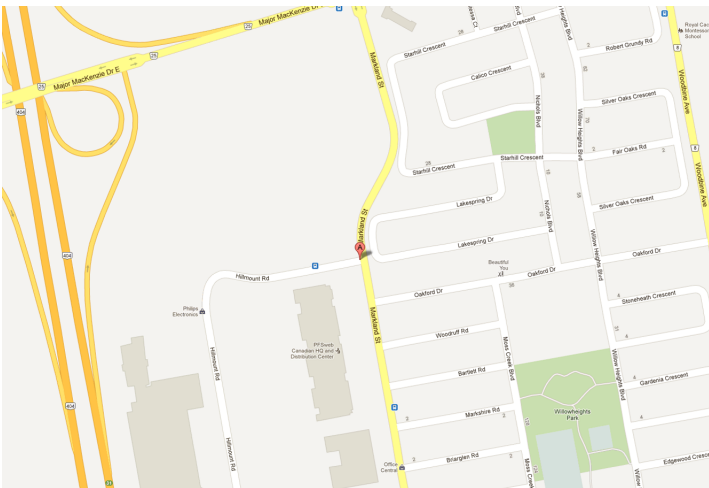

FOR MORE INFORMATION, PLEASE CONTACT:

Gabrielle Mair
Vice President Leasing

905.669.9714
gmair@metrusproperties.com