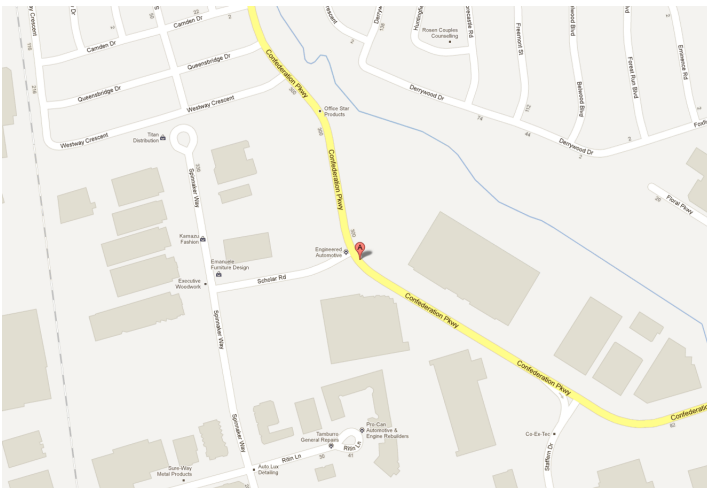

Industrial

LOCATION:

200 Confederation Pkwy City of Vaughan

South of Rutherford Rd. West of Dufferin St.

DESCRIPTION:

South of Rutherford Rd. West of Dufferin St.

FOR MORE INFORMATION, PLEASE CONTACT:

Gabrielle Mair
Director of Leasing