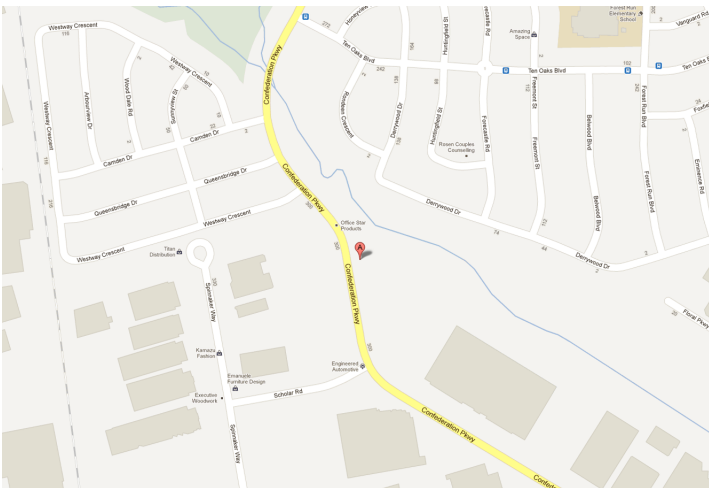

Industrial

LOCATION:

DESCRIPTION:

South of Rutherford Rd. West of Dufferin St.

300 Confederation Pkwy City of Vaughan

South of Rutherford Rd. West of Dufferin St.

FOR MORE INFORMATION, PLEASE CONTACT:

Gabrielle Mair
Director of Leasing