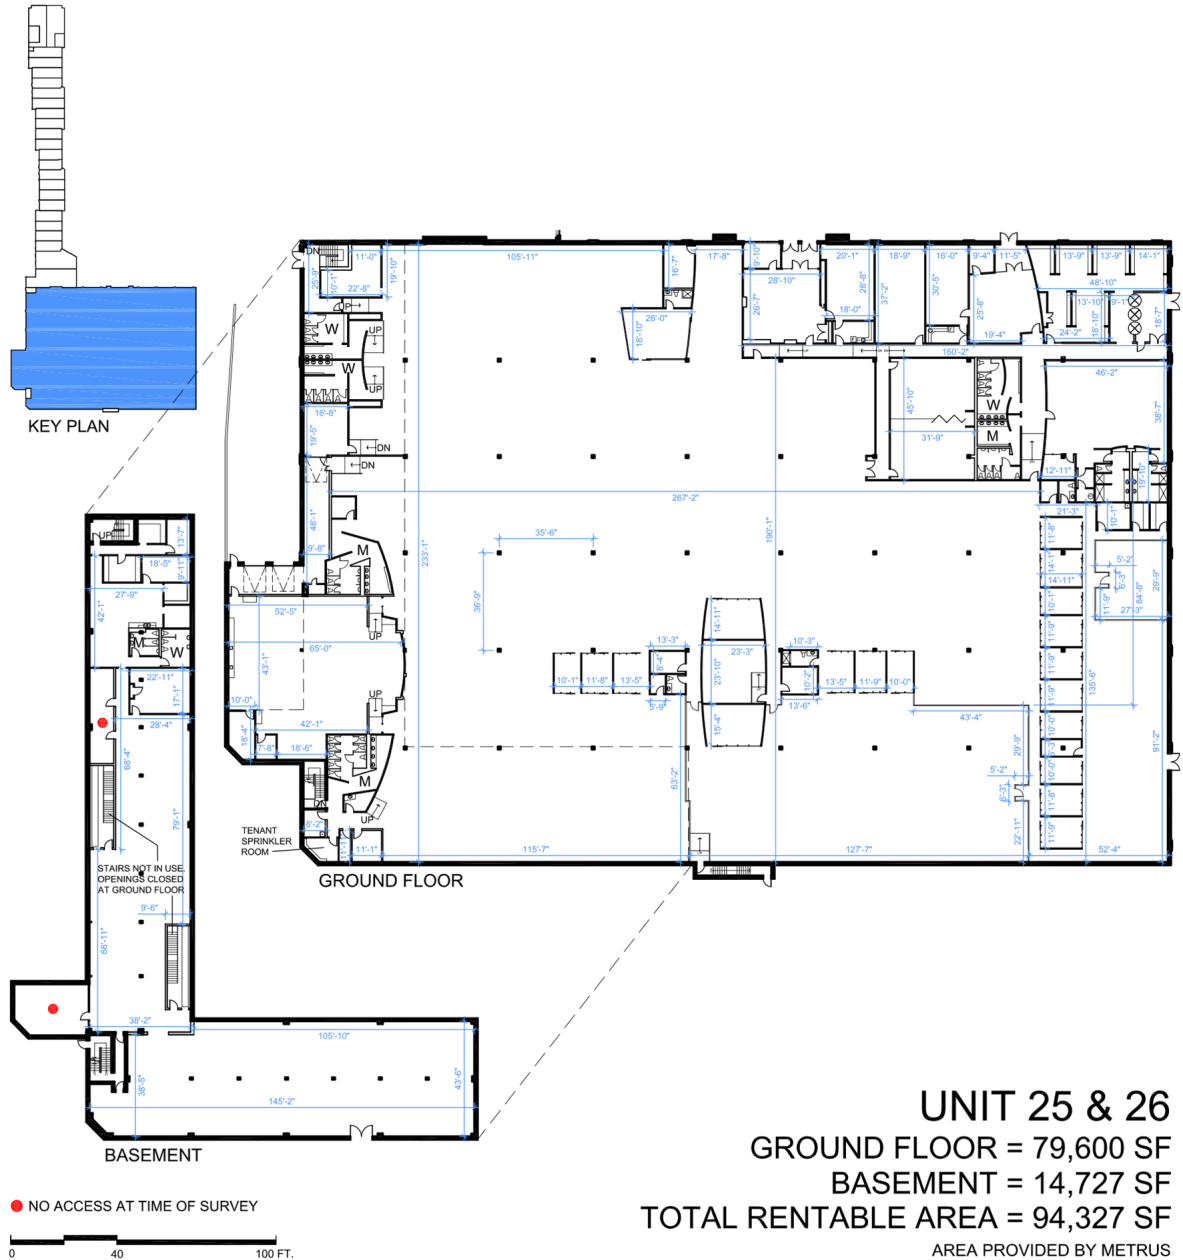

# Retail - Floor Plan

LOCATION:

**16635 Yonge St.**  
**Town of Newmarket**  
 North-east corner of Yonge St. & Mulock Dr.

FOR MORE INFORMATION, PLEASE CONTACT:

**Antoinette Grossi**  
 Vice President Leasing