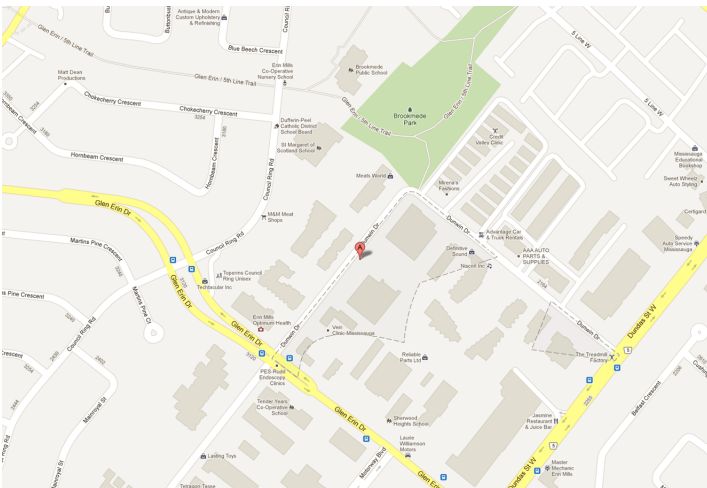

## LOCATION:

## DESCRIPTION:

**2318 Dunwin Dr.**  
**City of Mississauga**

South of Erin Mills Pkwy North of Dundas St. West

South of Erin Mills Pkwy North of Dundas St. West

FOR MORE INFORMATION, PLEASE CONTACT:

**Gabrielle Mair**  
Director of Leasing