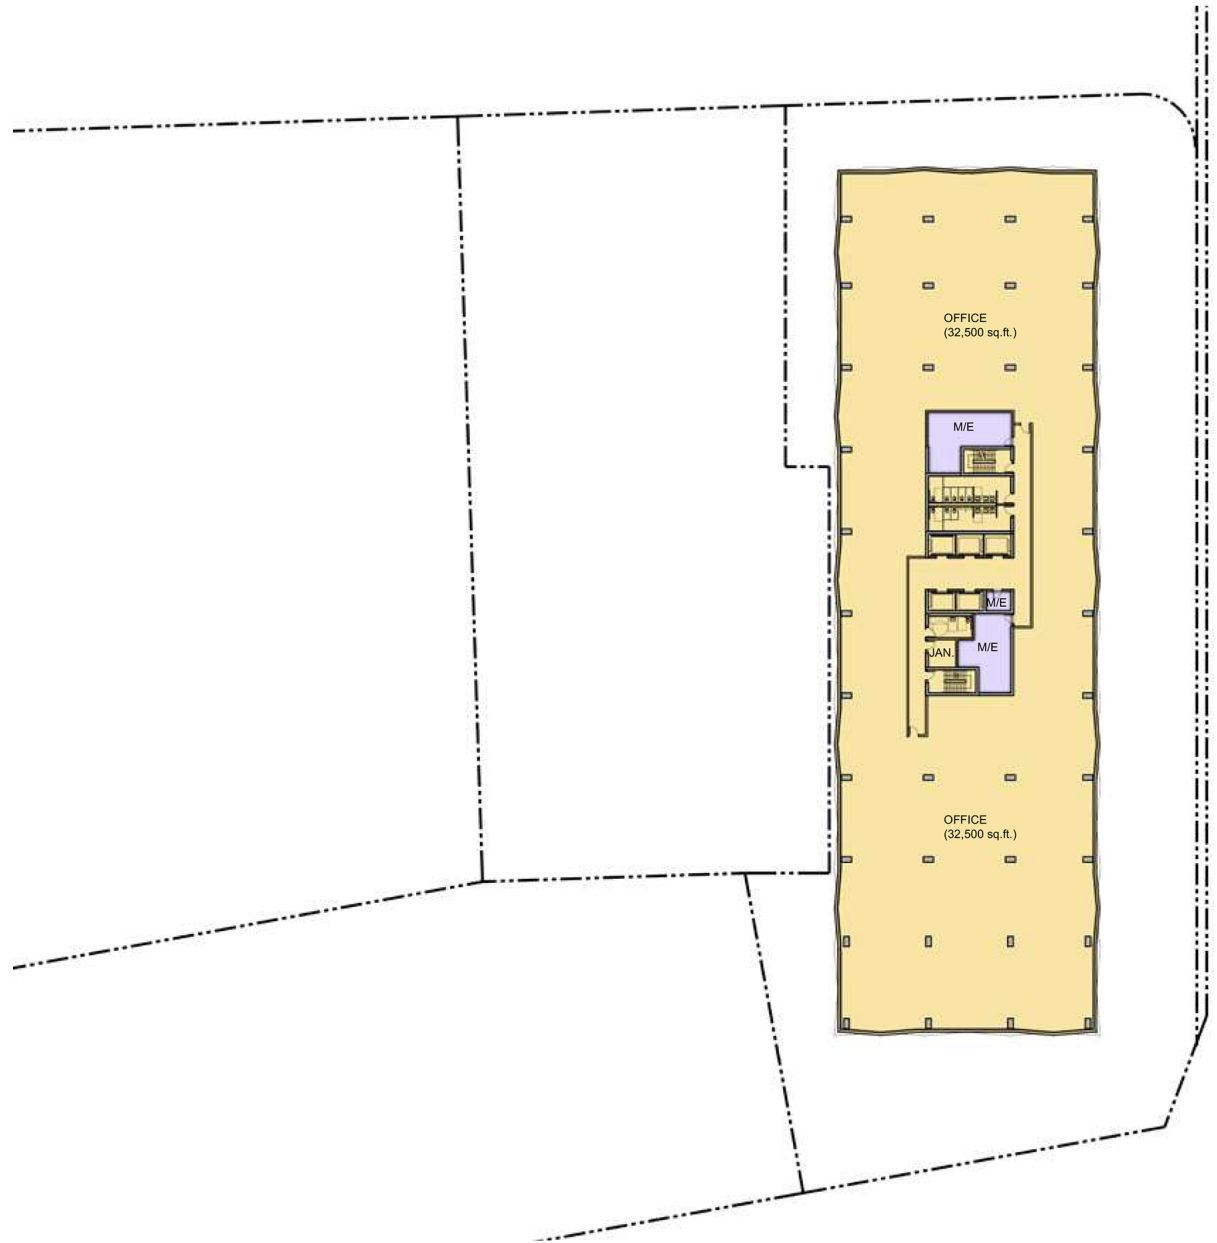

Office - Floor Plan

LOCATION:

1176 Eglinton Avenue East

City of Toronto

Don Mills and Eglinton

FOR MORE INFORMATION, PLEASE CONTACT:

Gabrielle Mair

Vice President Leasing