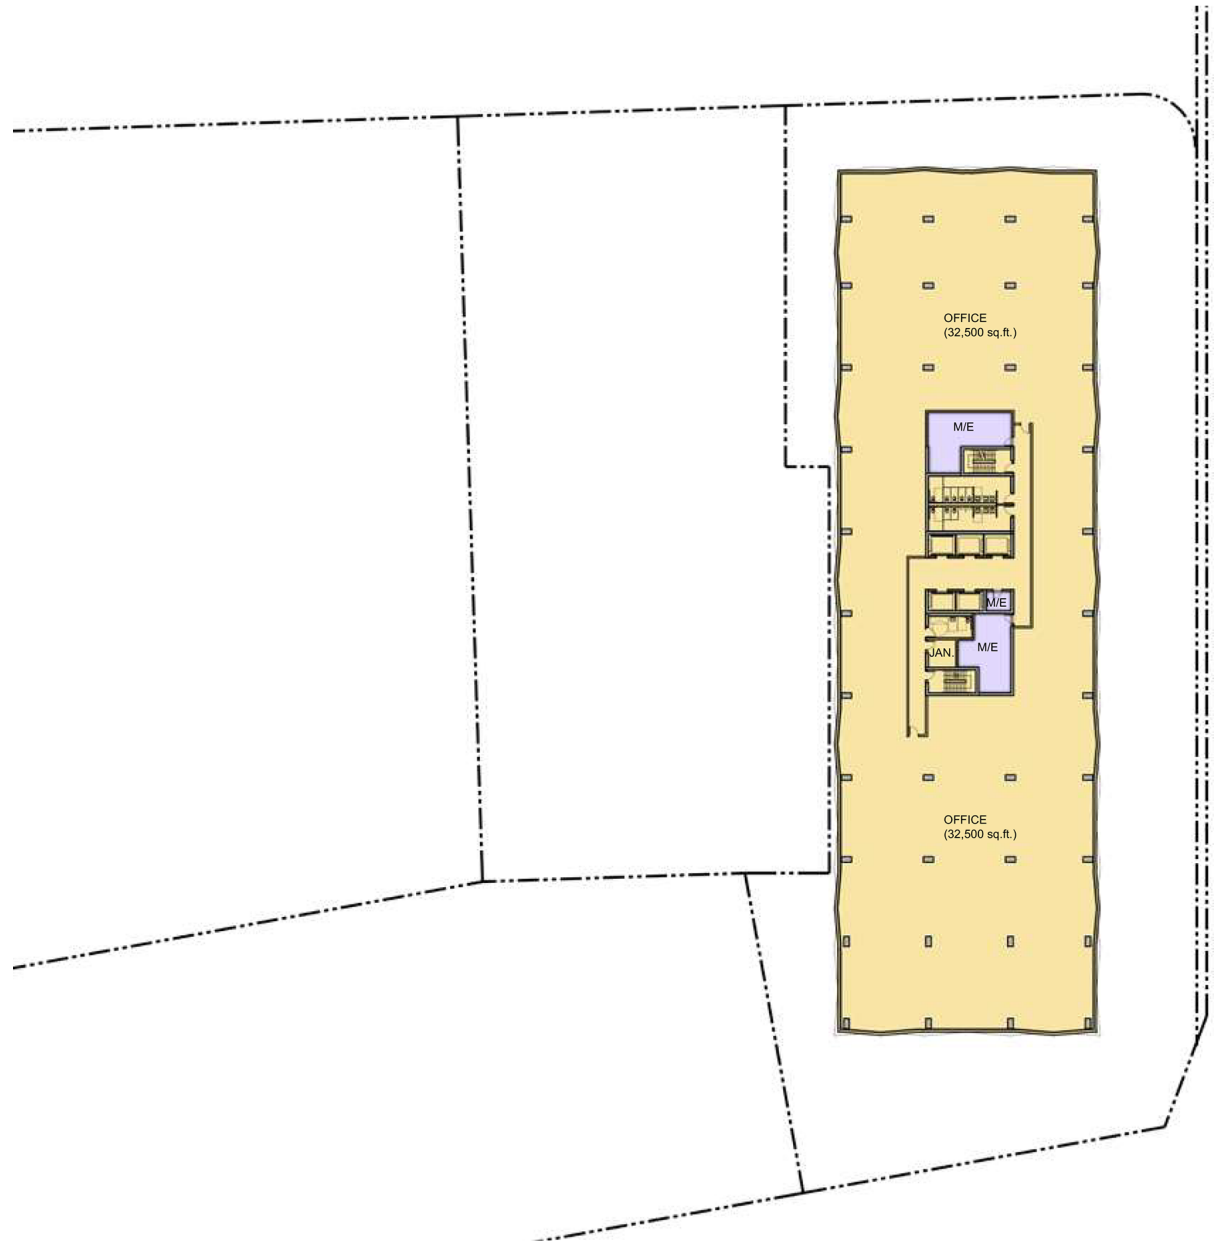

# Office - Floor Plan

LOCATION:

**1176 Eglinton Avenue East**

**City of Toronto**

Don Mills and Eglinton

FOR MORE INFORMATION, PLEASE CONTACT:

**Gabrielle Mair**

Vice President Leasing