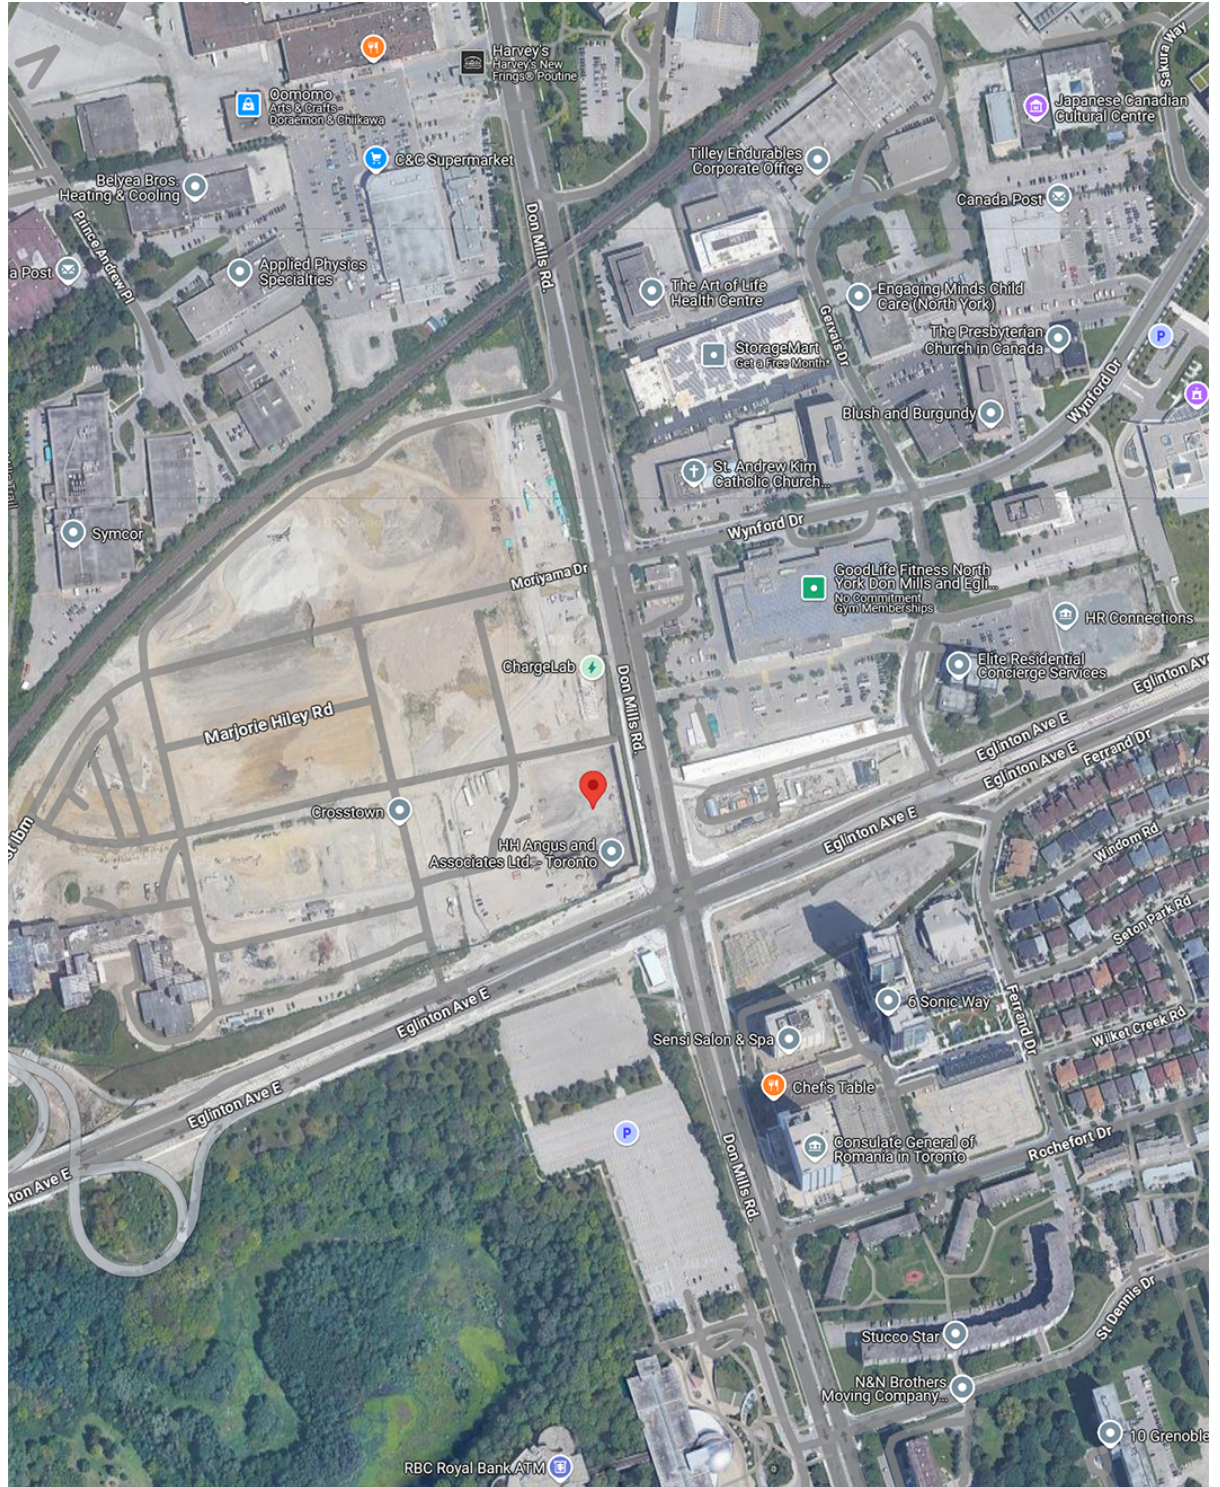

# Office - Aerial View

LOCATION:

**1176 Eglinton Avenue East**

**City of Toronto**

Don Mills and Eglinton

FOR MORE INFORMATION, PLEASE CONTACT:

**Gabrielle Mair**  
Vice President Leasing

**905.669.9714**  
[gmail@metrusproperties.com](mailto:gmail@metrusproperties.com)