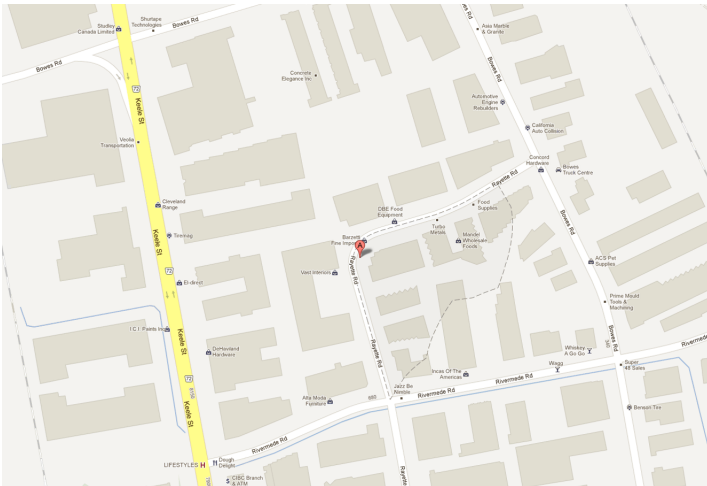

## LOCATION:

## DESCRIPTION:

**311-329 Rayette Rd.**  
and minutes from Highway 7 & Highway 407  
**City of Vaughan**

Between Keele St. and Dufferin Street, just south of Langstaff Road

Between Keele St. and Dufferin St. South of Langstaff