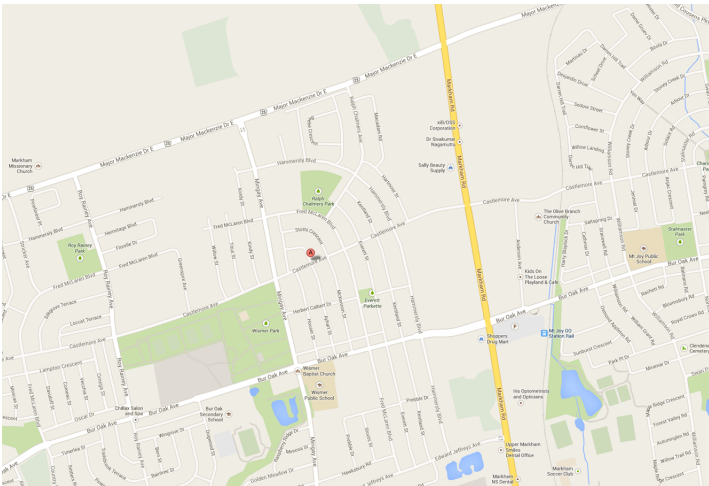

Retail

LOCATION:

1210 Castlemore Markham

North-west corner of Markham Rd. & Castlemore Ave.

DESCRIPTION:

North-west corner of Markham Rd. & Castlemore Ave.
Excellent exposure to Markham Rd.
Newly developed Shopping Centre.
Surrounded by an established growing residential and retail market.
Anchored by Home Depot, Shoppers Drug Mart, and PetSmart.