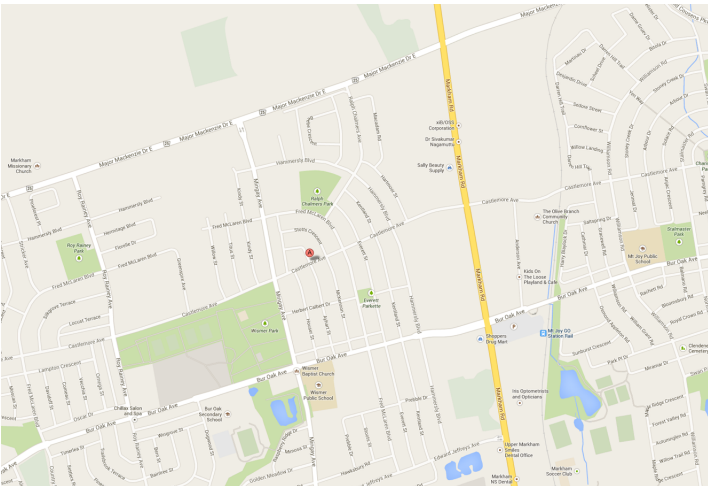

Retail

LOCATION:

1210 Castlemore Markham

North-west corner of Markham Rd. & Castlemore Ave.

DESCRIPTION:

North-west corner of Markham Rd. & Castlemore Ave.
Excellent exposure to Markham Rd.
Newly developed Shopping Centre.
Surrounded by an established growing residential and retail market.
Anchored by Home Depot, Shoppers Drug Mart, and PetSmart.