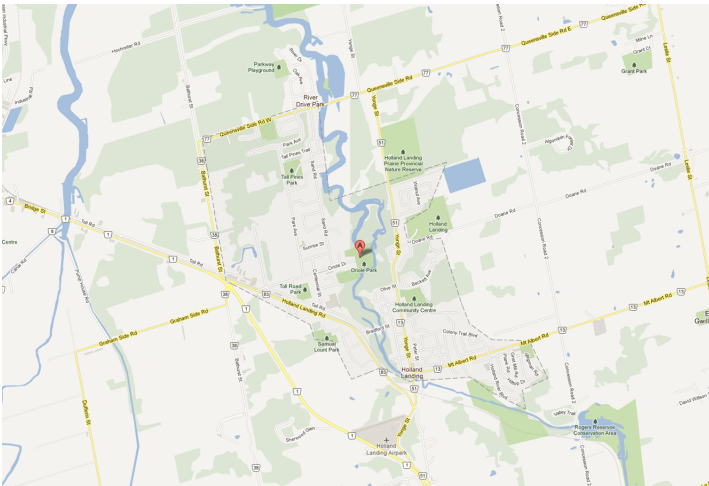

Retail

LOCATION:

18203 Yonge Street
Town of East Gwillimbury

South-east corner of Yonge St. & Green Lane

DESCRIPTION:

South-east corner of Yonge St. & Green Lane.
Excellent exposure to Yonge St. & Green Lane.
Anchored by Famous Players, and Best Buy.
Surrounded by an established retail market.