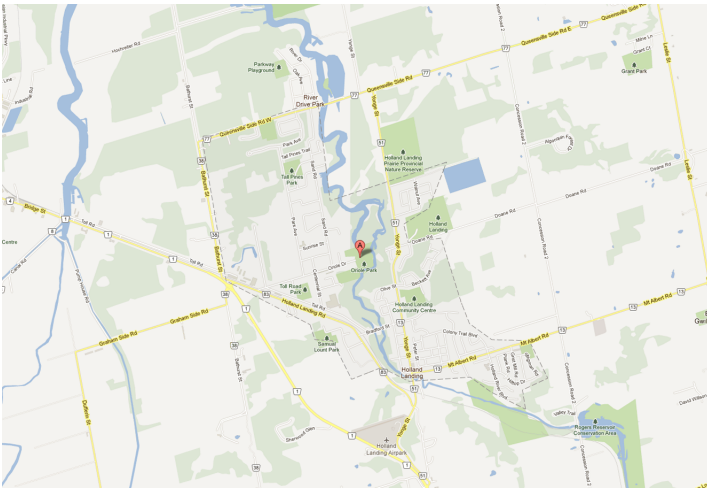

## LOCATION:

# 175 Green Lane E Town of East Gwillimbury

South-east corner of Yonge St. & Green Lane

## DESCRIPTION:

South-east corner of Yonge St. & Green Lane.  
Excellent exposure to Yonge St. & Green Lane.  
Anchored by Famous Players, and Best Buy.  
Surrounded by an established retail market.

FOR MORE INFORMATION, PLEASE CONTACT: