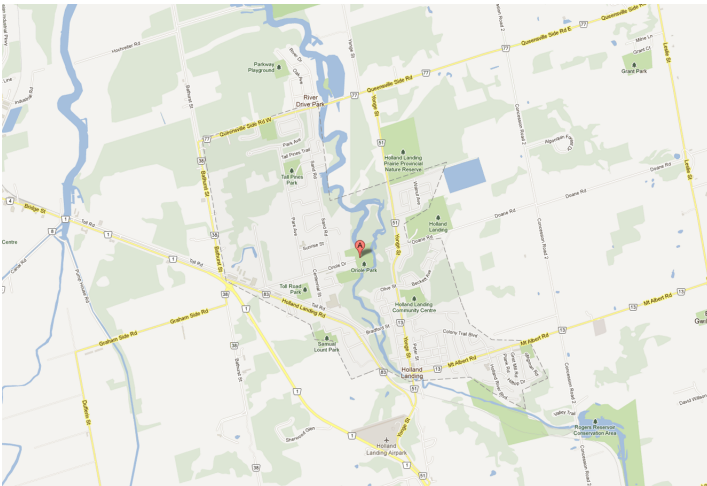

Retail

LOCATION:

18187 Yonge Street Town of East Gwillimbury

South-east corner of Yonge St. & Green Lane

DESCRIPTION:

South-east corner of Yonge St. & Green Lane.
Excellent exposure to Yonge St. & Green Lane.
Anchored by Famous Players, and Best Buy.
Surrounded by an established retail market.