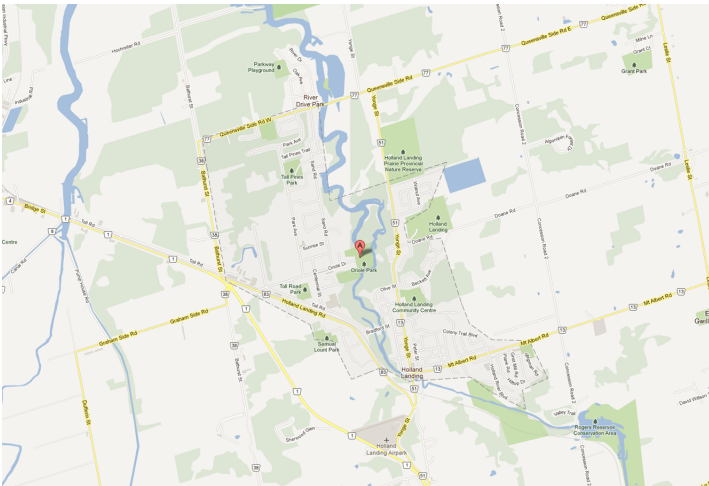

## LOCATION:

# 18195 Yonge Street Town of East Gwillimbury

South-east corner of Yonge St. & Green Lane

## DESCRIPTION:

South-east corner of Yonge St. & Green Lane.  
Excellent exposure to Yonge St. & Green Lane.  
Anchored by Famous Players, and Best Buy.  
Surrounded by an established retail market.

FOR MORE INFORMATION, PLEASE CONTACT: