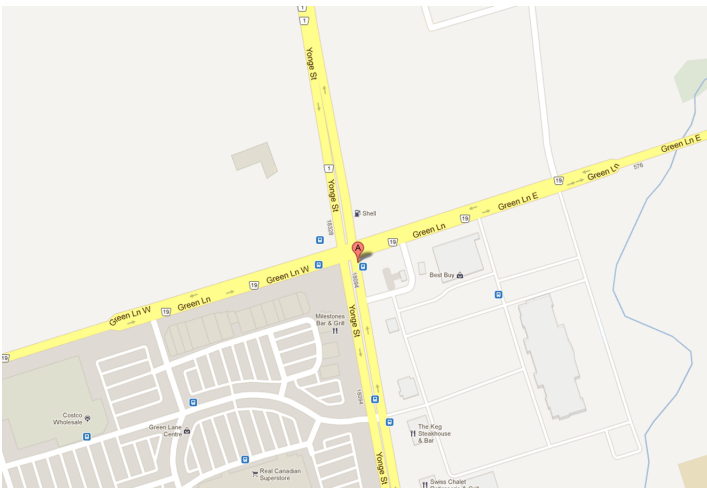

Retail

LOCATION:

18185 Yonge Street Town of East Gwillimbury

South-east corner of Yonge St. & Green Lane

DESCRIPTION:

South-east corner of Yonge St. & Green Lane.

Excellent exposure to Yonge St.

Anchored by Famous Players; Best Buy; Swiss Chalet; and The Keg.