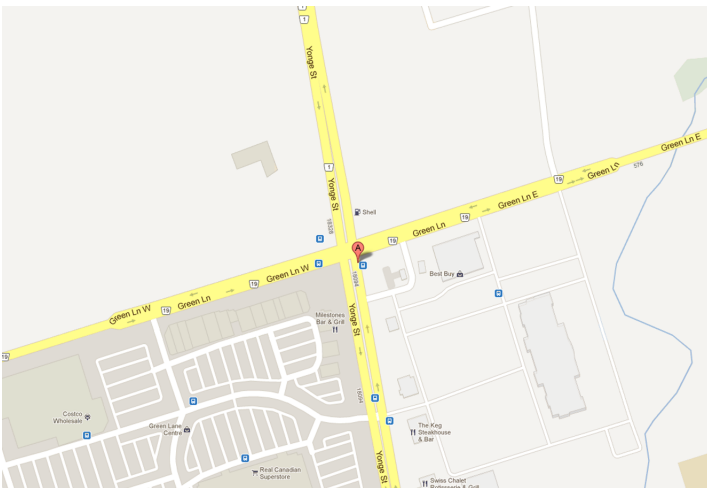

## LOCATION:

# 18183 Yonge Street Town of East Gwillimbury

South-east corner of Yonge St. & Green Lane

## DESCRIPTION:

South-east corner of Yonge St. & Green Lane.  
Excellent exposure to Yonge St. & Green Lane.  
Anchored by Famous Players, Best Buy, and Swiss Chalet.  
Surrounded by an established retail market.