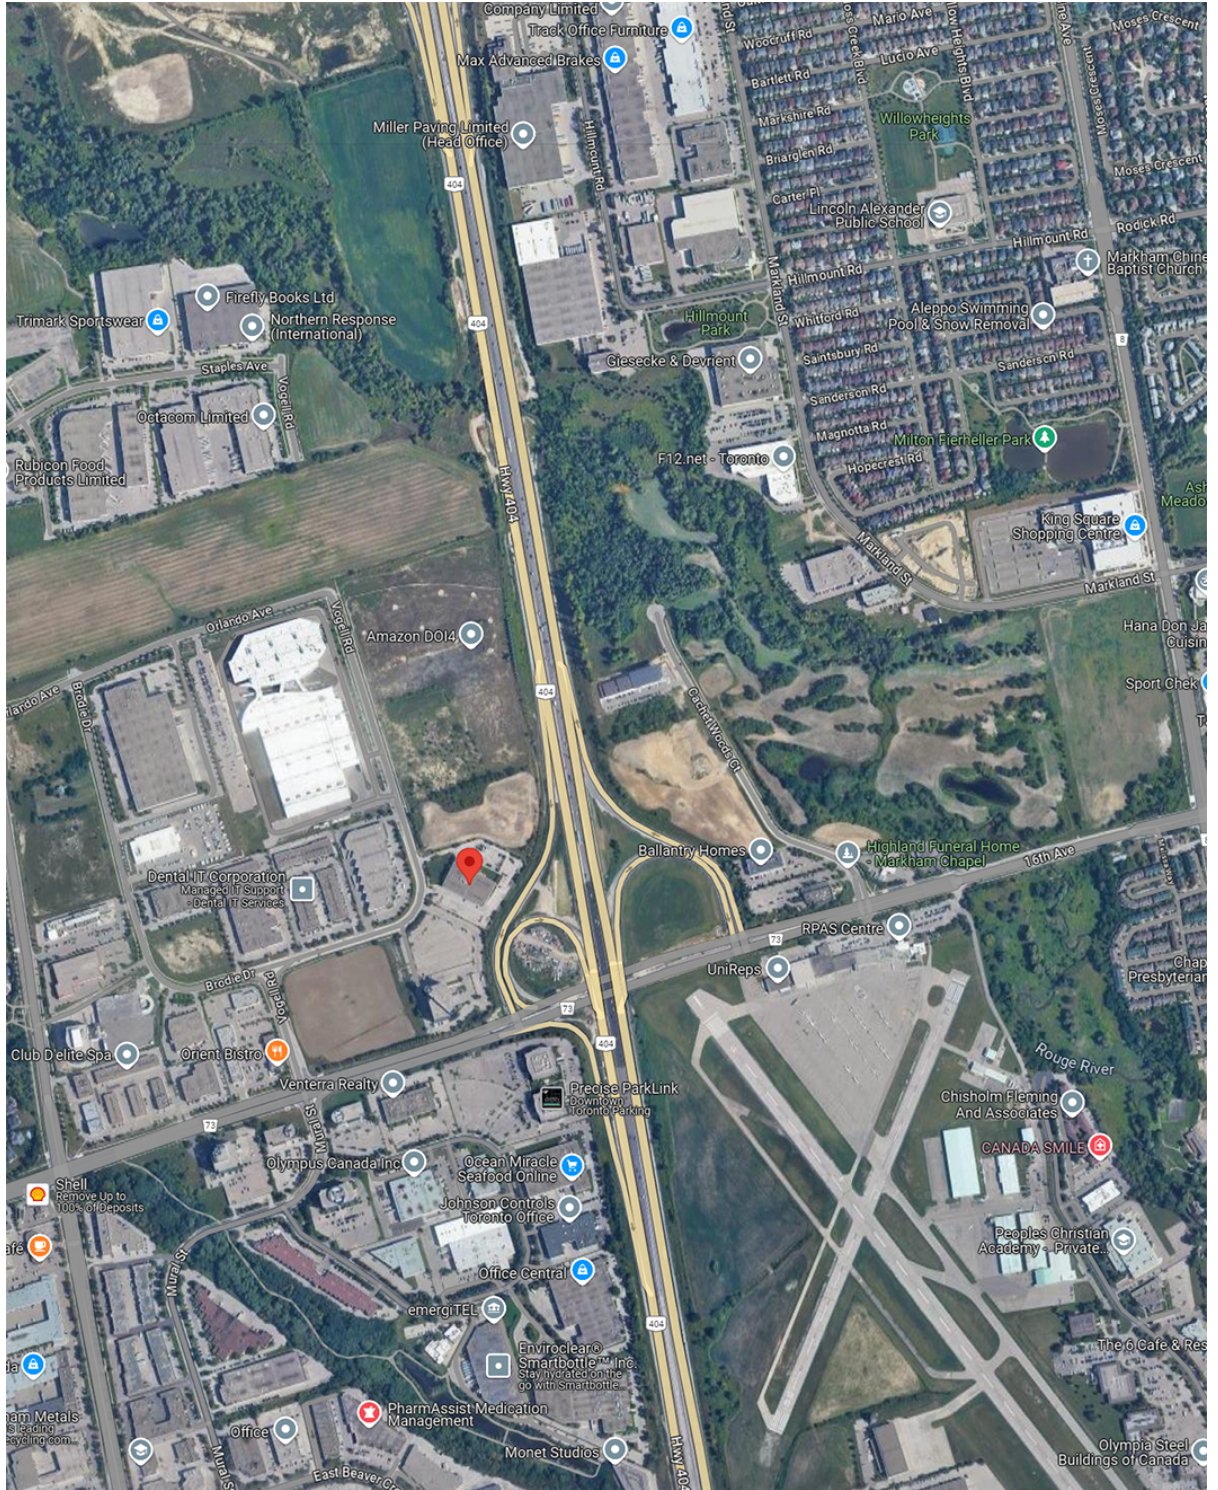

# Industrial - Aerial View

LOCATION:

**55 Vogell Road**  
**Town of Richmond Hill**  
16th Avenue & Highway 404

FOR MORE INFORMATION, PLEASE CONTACT:

**Gabrielle Mair**  
Vice President Leasing

**905.669.9714**  
[gmail@metrusproperties.com](mailto:gmail@metrusproperties.com)