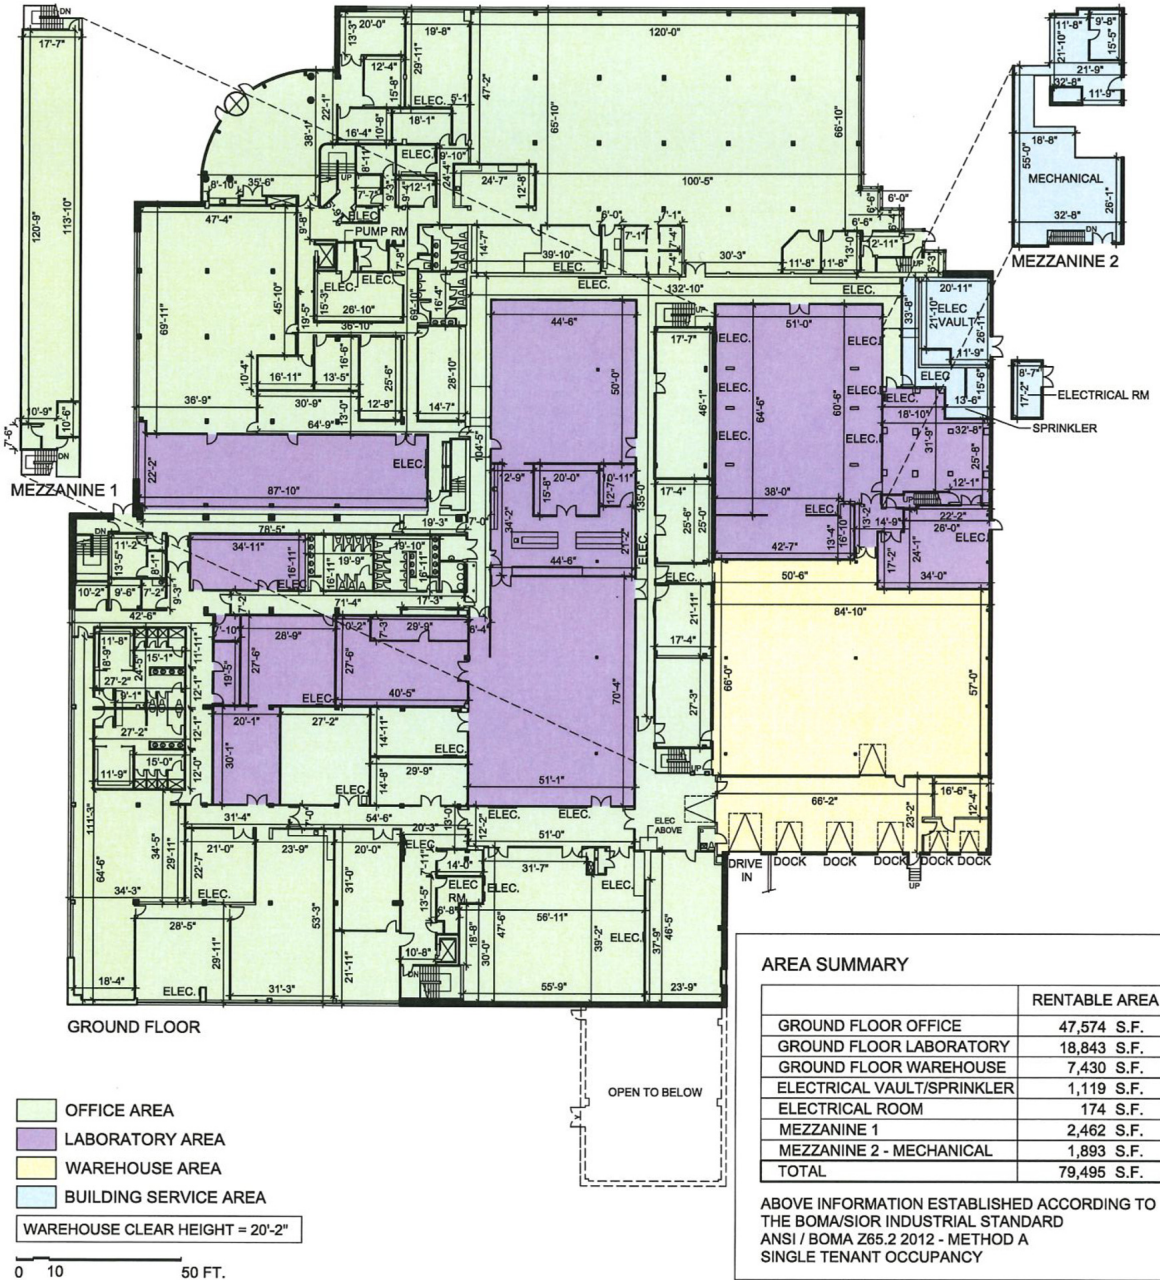

Industrial - Floor Plan

LOCATION:

33 Commerce Valley Dr. E.
Markham

FOR MORE INFORMATION, PLEASE CONTACT:

Gabrielle Mair
Director of Leasing

905.669.9714
gmail@metrusproperties.com