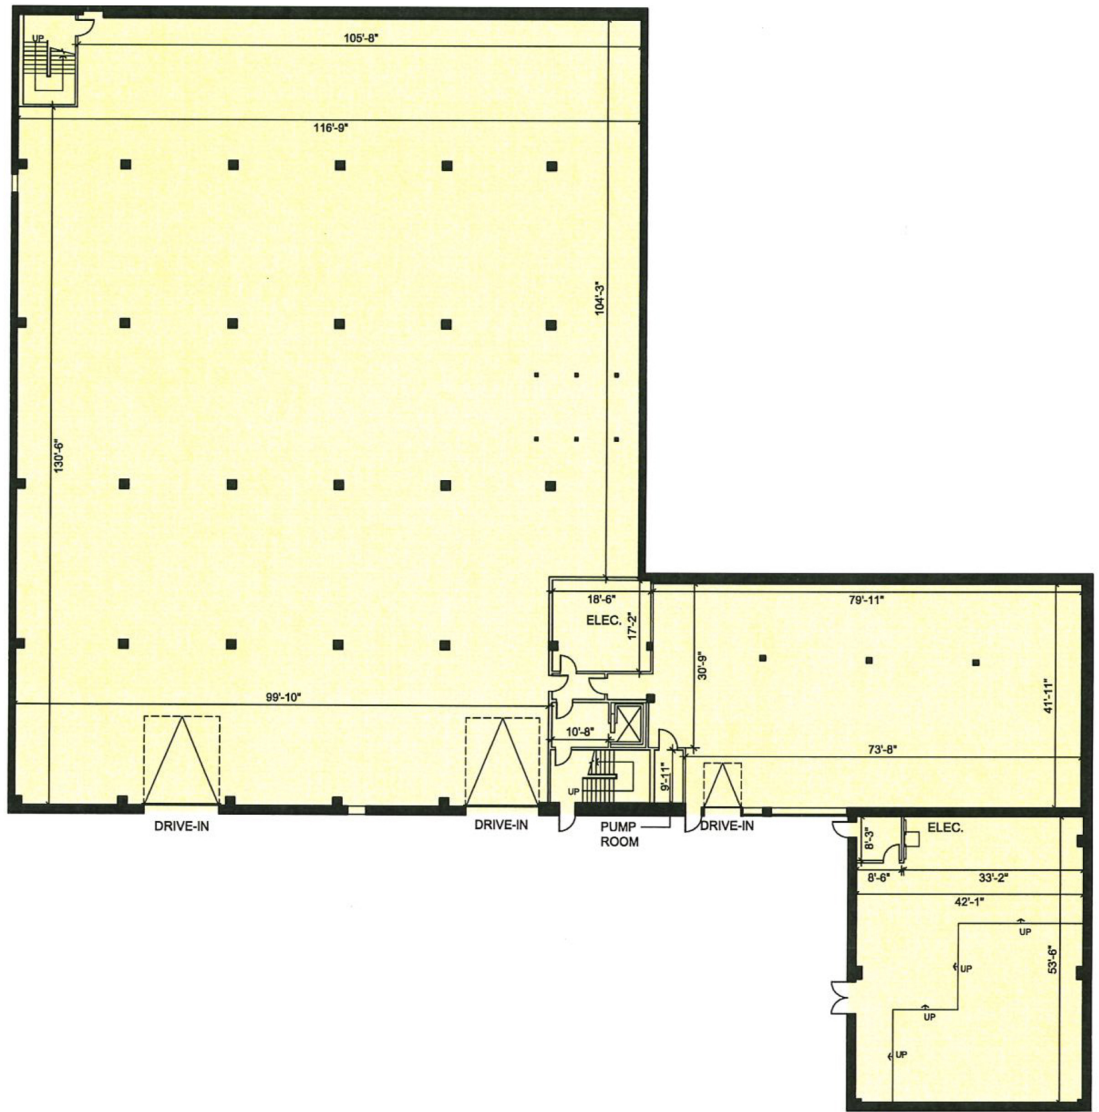

Industrial - Floor Plan

LOCATION:

33 Commerce Valley Dr. E.
Markham

FOR MORE INFORMATION, PLEASE CONTACT:

Gabrielle Mair
Director of Leasing

905.669.9714
gmair@metrusproperties.com