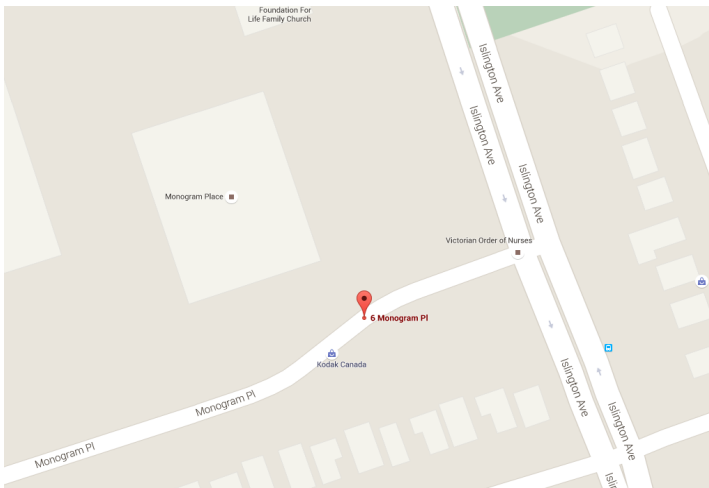

FOR MORE INFORMATION, PLEASE CONTACT:

Gabrielle Mair
Vice President Leasing

905.669.9714
gmair@metrusproperties.com