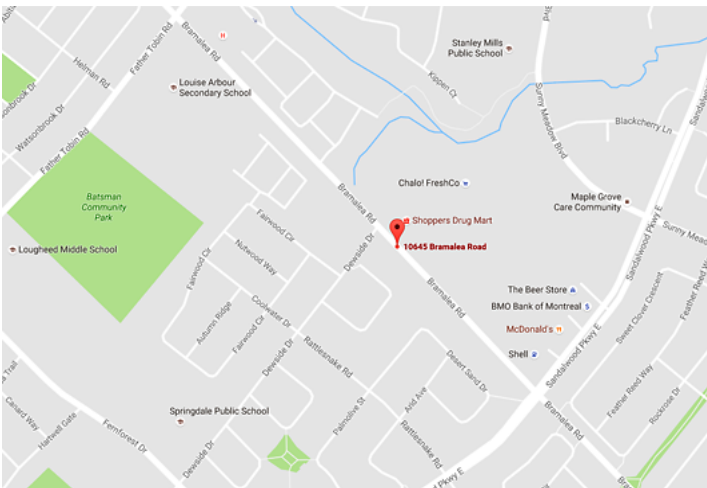

## LOCATION:

## DESCRIPTION:

**10645 Bramalea Road**  
City of Brampton

FOR MORE INFORMATION, PLEASE CONTACT:

**905.669.9714**