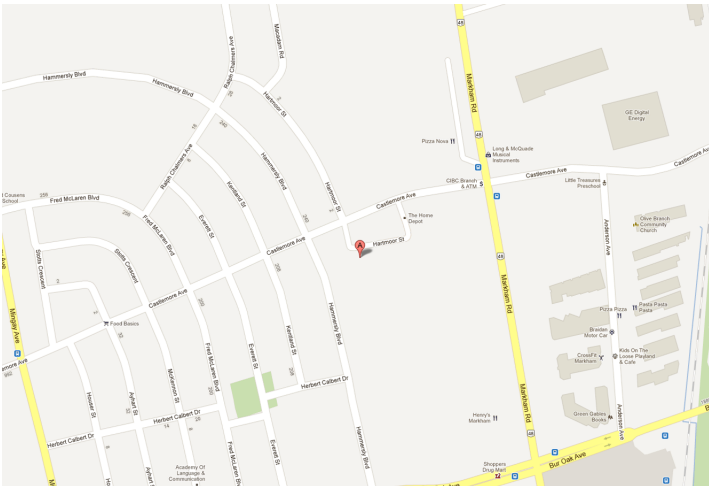

Retail

LOCATION:

1201 Castlemore Ave. Markham

North-west corner of Markham Rd. & Castlemore Ave.

DESCRIPTION:

North-west corner of Markham Rd. & Castlemore Ave.
Excellent exposure to Markham Rd.
Newly developed Shopping Centre.
Surrounded by an established growing residential and retail market.
Anchored by Shoppers Drug Mart, and Food Basics.