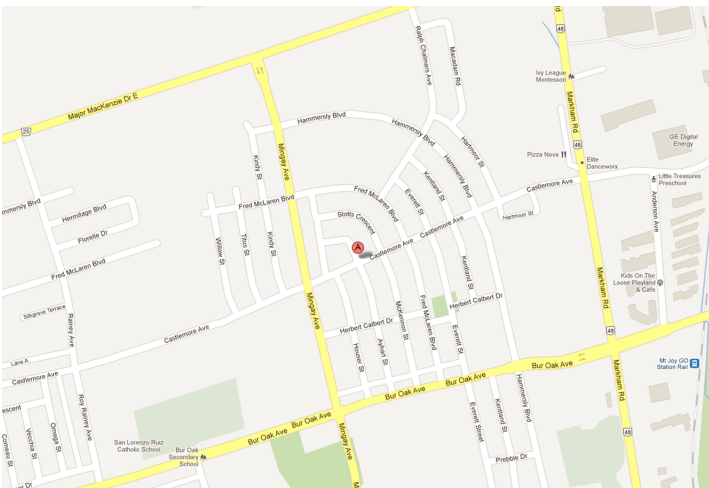

Retail

LOCATION:

1250 Castlemore Ave. Markham

North-west corner of Markham Rd. & Castlemore Ave.

DESCRIPTION:

North-west corner of Markham Rd. & Castlemore Ave.
Excellent exposure to Markham Rd.
Newly developed Shopping Centre.
Surrounded by an established growing residential and retail market.
Anchored by Food Basics, Home Depot, and PetSmart.