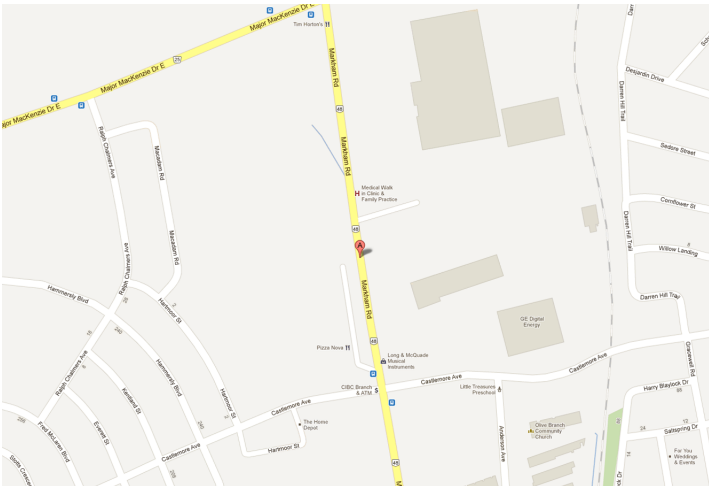

Retail

LOCATION:

9850 Markham Rd. Markham

North-west corner of Markham Rd. & Castlemore Ave.

DESCRIPTION:

North-west corner of Markham Rd. & Castlemore Ave.

Excellent exposure to Markham Rd.

Newly developed Shopping Centre.

Surrounded by an established growing residential and retail market.

Anchored by Food Basics, Home Depot, and PetSmart.

FOR MORE INFORMATION, PLEASE CONTACT:

Antoinette Grossi
Director of Leasing

905.669.9714
agrossi@metrusproperties.com