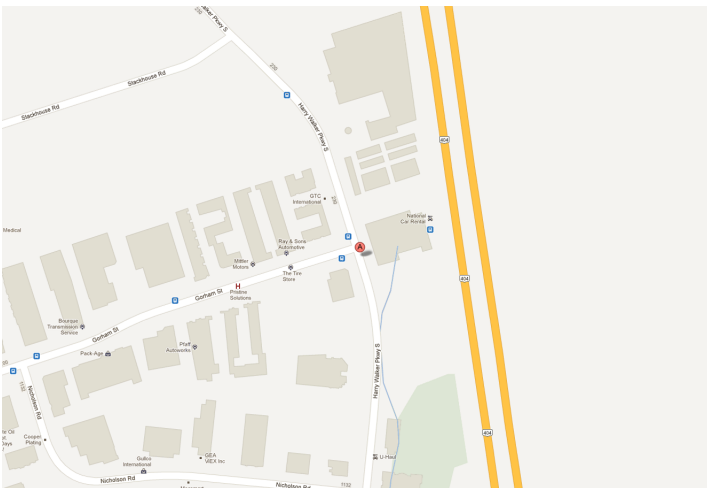

Industrial

LOCATION:

DESCRIPTION:

South of Green Lane West of Hwy 404 at Ringwell Drive

500 Harry Walker Pkwy Town of East Gwillimbury

S of Green Lane West of Hwy 404 at Ringwell Dr.

FOR MORE INFORMATION, PLEASE CONTACT: