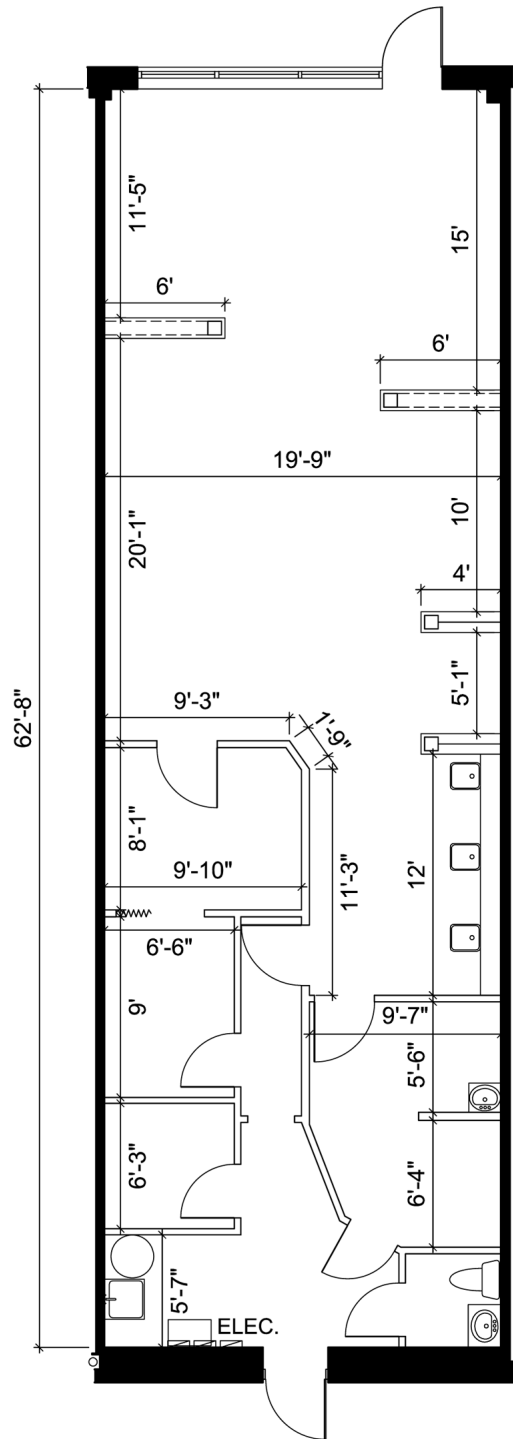

Retail - Site Plan

LOCATION:

6405-6465 Erin Mills Pk.

City of Mississauga

North-east corner of Battleford Rd. & Erin Mills Pkwy.

FOR MORE INFORMATION, PLEASE CONTACT:

Antoinette Grossi
Vice President Leasing