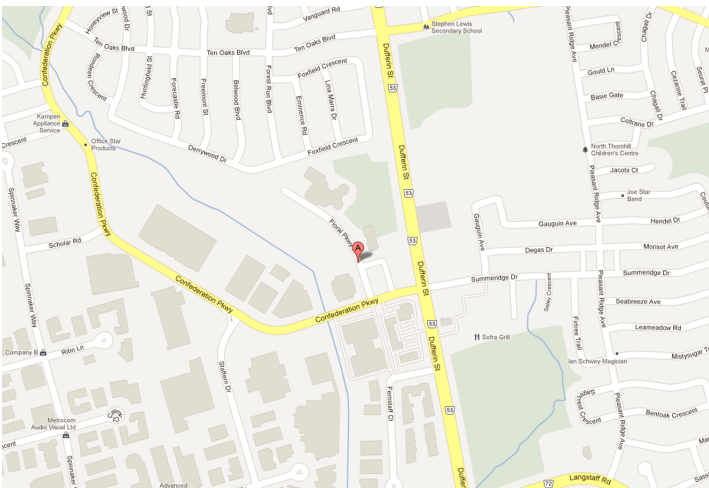

Office

LOCATION:

30 Floral Pkwy
City of Vaughan

West of Dufferin Street, South off Confederation Parkway

DESCRIPTION:

West of Dufferin Street, South off Confederation Parkway

FOR MORE INFORMATION, PLEASE CONTACT: