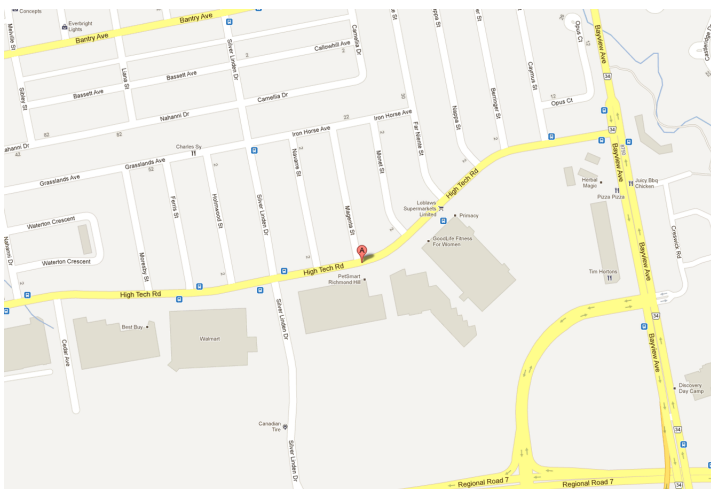

FOR MORE INFORMATION, PLEASE CONTACT:

Antoinette Grossi
Director of Leasing

905.669.9714
agrossi@metrusproperties.com