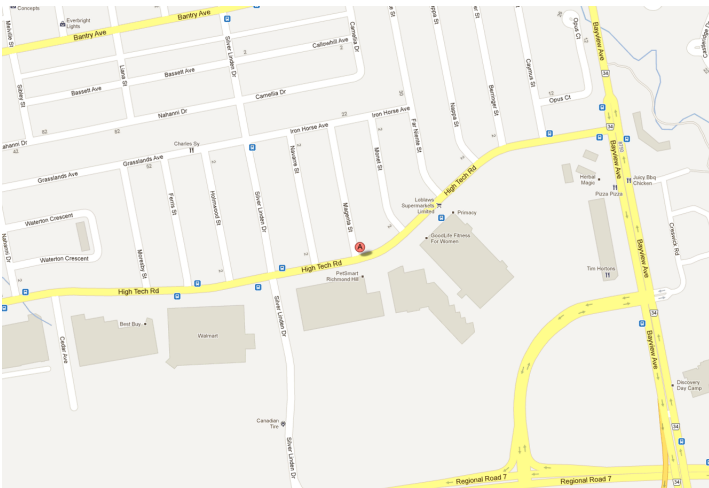

FOR MORE INFORMATION, PLEASE CONTACT:

Antoinette Grossi
Director of Leasing

905.669.9714
agrossi@metrusproperties.com