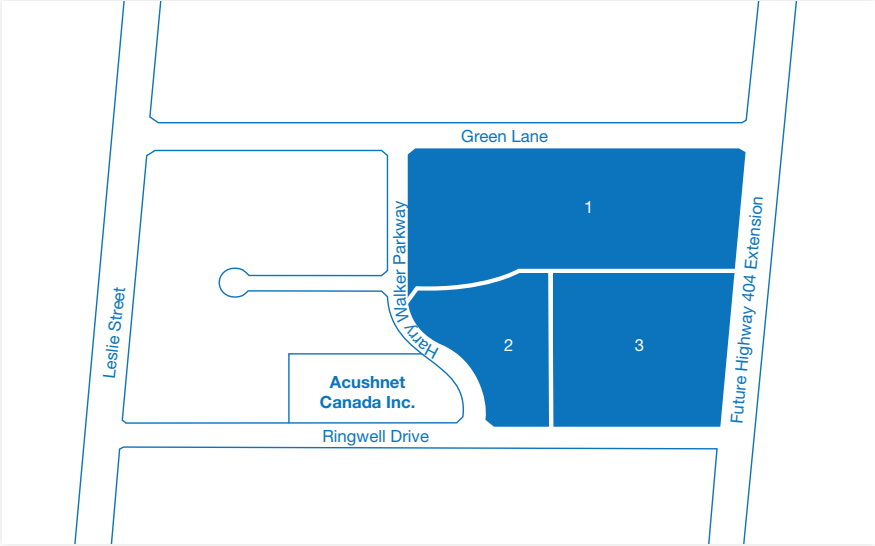

CITY PROFILE

EAST GWILLIMBURY

Regional Municipality of York

- East Gwillimbury is located only 30 minutes north of Toronto.
- Exposure to Highway 404.
- Communities to the north can be accessed by Highway 400, Highway 48 or a combination of Woodbine Avenue and Highway 404.

PROJECT PROFILE

GREEN LANE & HIGHWAY 404

Town of East Gwillimbury, Regional Municipality of York

LOCATION:

South of Green Lane, between
Leslie Street and Highway 404

ZONING:

M-1 - Industrial

LEGAL DESCRIPTION:

Part of Lot 5
Concession 3

SITE ATTRACTIONS:

- Highway 404 exposure
- Established employment area
- Green Lane reconstructed to
4 lane arterial

PLAN NUMBER:

65M - 3568

ACREAGE:

38.11 Acres

GREEN LANE & HIGHWAY 404