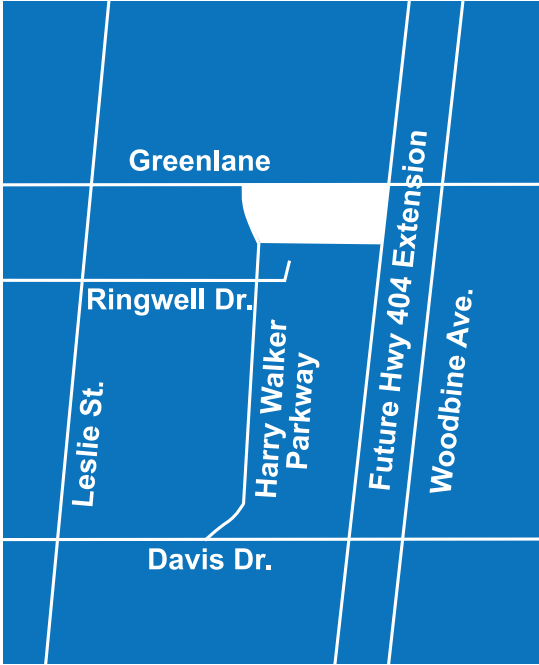

CITY PROFILE

EAST GWILLIMBURY

Regional Municipality of York

- East Gwillimbury is located only 30 minutes north of Toronto.
- Exposure to Highway 404.
- Communities to the north can be accessed by Highway 400, Highway 48 or a combination of Woodbine Avenue and Highway 404.

PROJECT PROFILE

GREEN LANE & HIGHWAY 404

Town of East Gwillimbury, Regional Municipality of York

LOCATION:

South of Green Lane, between
Leslie Street and Highway 404

ZONING:

M-1 - Industrial

LEGAL DESCRIPTION:

Part of Lot 5
Concession 3

SITE ATTRACTIONS:

- Highway 404 exposure
- Established employment area
- Green Lane reconstructed to
4 lane arterial

PLAN NUMBER:

65M - 3568

ACREAGE:

38.11 Acres

GREEN LANE & HIGHWAY 404