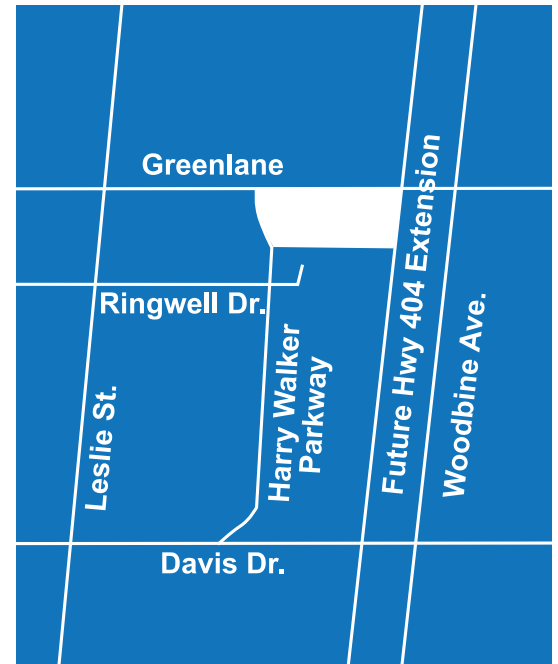

CITY PROFILE

EAST GWILLIMBURY

Regional Municipality of York

- East Gwillimbury is located only 30 minutes north of Toronto.
- Exposure to Highway 404.
- Communities to the north can be accessed by Highway 400, Highway 48 or a combination of Woodbine Avenue and Highway 404.

PROJECT PROFILE

GREEN LANE & HIGHWAY 404

Town of East Gwillimbury, Regional Municipality of York

LOCATION:

South of Green Lane, between
Leslie Street and Highway 404

ZONING:

M-1 - Industrial

LEGAL DESCRIPTION:

Part of Lot 5
Concession 3

SITE ATTRACTIONS:

- Highway 404 exposure
- Established employment area
- Green Lane reconstructed to
4 lane arterial

PLAN NUMBER:

65M - 3568

ACREAGE:

17.60 Acres

GREEN LANE & HIGHWAY 404