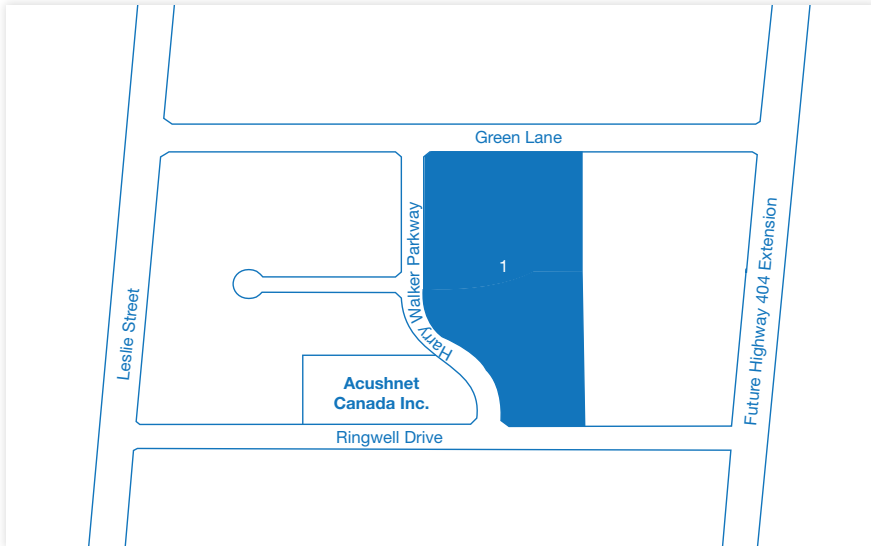

CITY PROFILE

EAST GWILLIMBURY

Regional Municipality of York

- East Gwillimbury is located only 30 minutes north of Toronto.
- Exposure to Highway 404.
- Communities to the north can be accessed by Highway 400, Highway 48 or a combination of Woodbine Avenue and Highway 404.

PROJECT PROFILE

GREEN LANE & HIGHWAY 404

Town of East Gwillimbury, Regional Municipality of York

LOCATION:

South of Green Lane, between
Leslie Street and Highway 404

ZONING:

M-1 - Industrial

LEGAL DESCRIPTION:

Part of Lot 5
Concession 3

SITE ATTRACTIONS:

- Highway 404 exposure
- Established employment area
- Green Lane reconstructed to
4 lane arterial

PLAN NUMBER:

65M - 3568

ACREAGE:

17.60 Acres

GREEN LANE & HIGHWAY 404