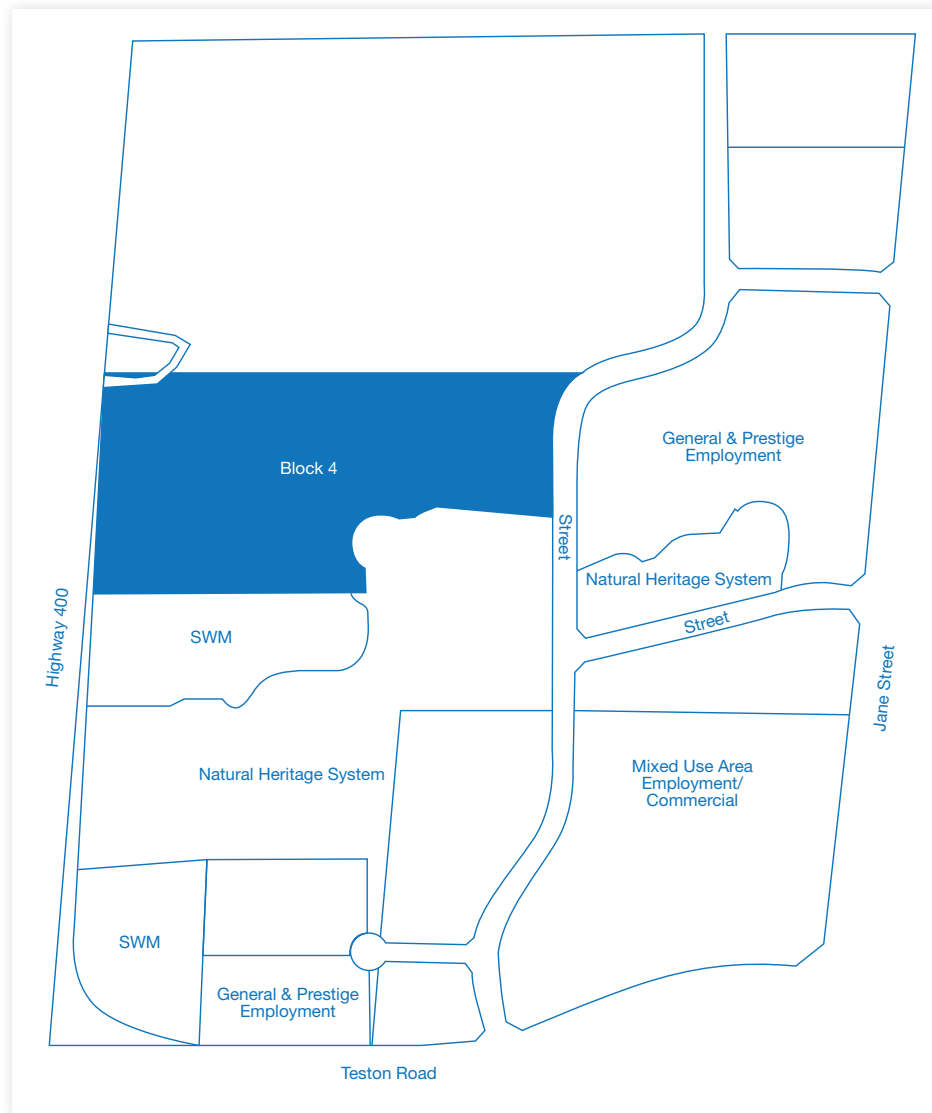

31.185 acres

ZONING:

General & Prestige Employment - EMI

SITE ATTRACTIONS:

- Excellent access to major road networks (Highways 400, 407 and 427).
- Minutes from Toronto International Airport.

TESTON/HWY 400

| LOT | ACREAGE | ZONING |
|-----|---------|--------|
| 4 | 31.185 | EMI |