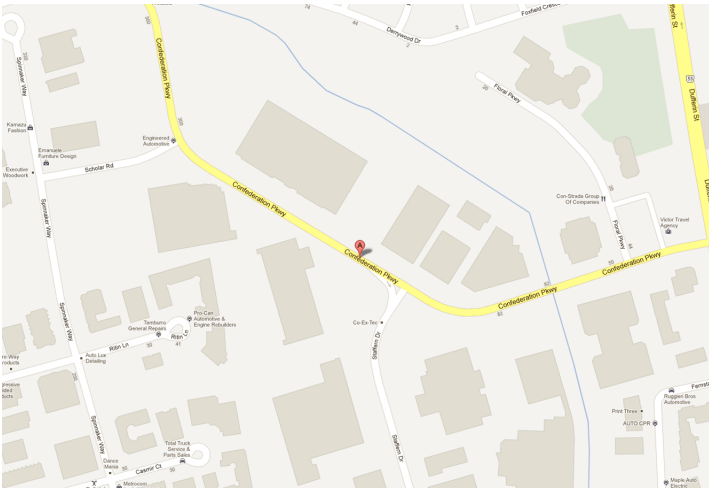

## LOCATION:

## DESCRIPTION:

South of Rutherford Rd. West of Dufferin St.

# 180 Confederation Pkwy City of Vaughan

South of Rutherford Rd. West of Dufferin St.

FOR MORE INFORMATION, PLEASE CONTACT:

**Gabrielle Mair**  
Director of Leasing

**905.669.9714**  
[gmair@metrusproperties.com](mailto:gmair@metrusproperties.com)