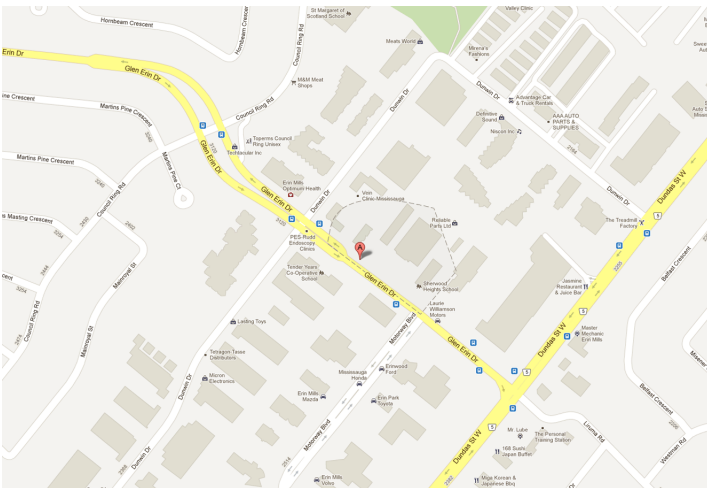

Office

LOCATION:

DESCRIPTION:

3105 Glen Erin Dr. City of Mississauga

South of Erin Mills Pkwy North of Dundas St. West

South of Erin Mills Pkwy North of Dundas St. West

FOR MORE INFORMATION, PLEASE CONTACT: