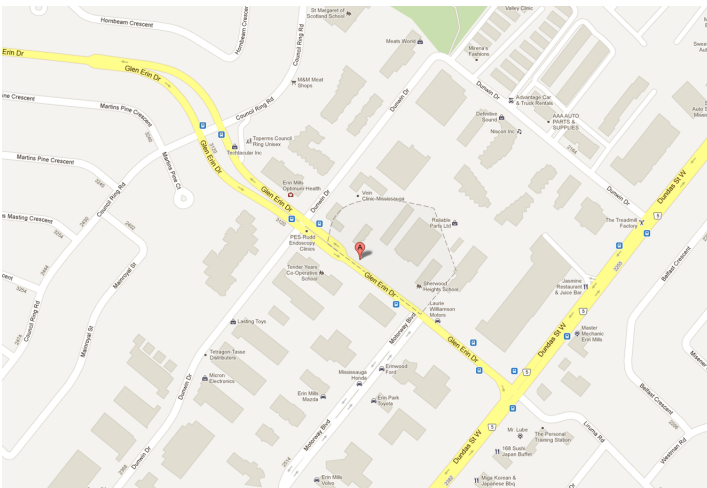

## LOCATION:

## DESCRIPTION:

South of Erin Mills Pkwy North off Dundas St. West

# 3115 Glen Erin Dr. City of Mississauga

South of Erin Mills Pkwy North off Dundas St. West

FOR MORE INFORMATION, PLEASE CONTACT:

**Gabrielle Mair**  
Director of Leasing

**905.669.9714**  
[gmair@metrusproperties.com](mailto:gmair@metrusproperties.com)