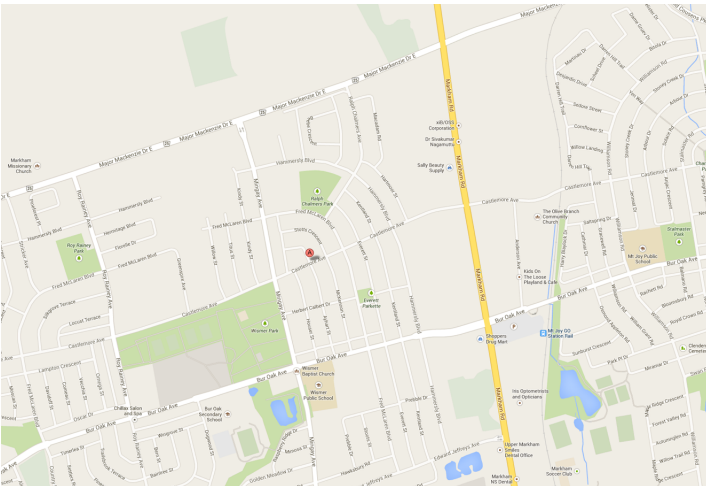

Retail

LOCATION:

1210 Castlemore Markham

North-west corner of Markham Rd. & Castlemore Ave.

DESCRIPTION:

North-west corner of Markham Rd. & Castlemore Ave.
Excellent exposure to Markham Rd.
Newly developed Shopping Centre.
Surrounded by an established growing residential and retail market.
Anchored by Home Depot, Shoppers Drug Mart, and PetSmart.