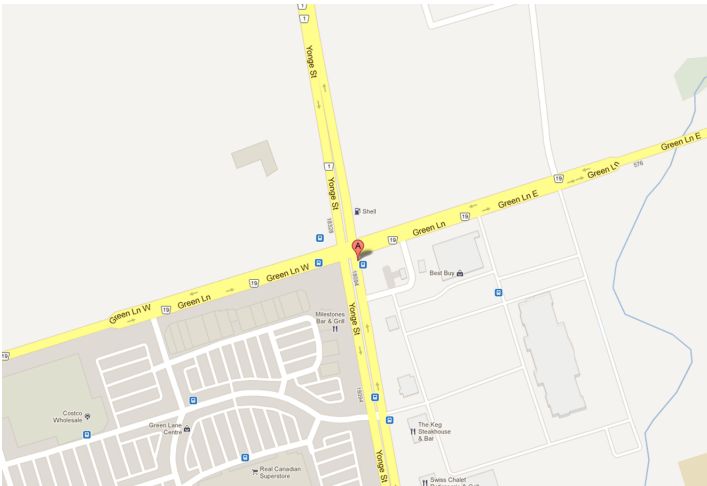

## LOCATION:

# 18185 Yonge Street Town of East Gwillimbury

South-east corner of Yonge St. & Green Lane

## DESCRIPTION:

South-east corner of Yonge St. & Green Lane.

Excellent exposure to Yonge St.

Anchored by Famous Players; Best Buy; Swiss Chalet; and The Keg.

FOR MORE INFORMATION, PLEASE CONTACT:

**Antoinette Grossi**  
Director of Leasing