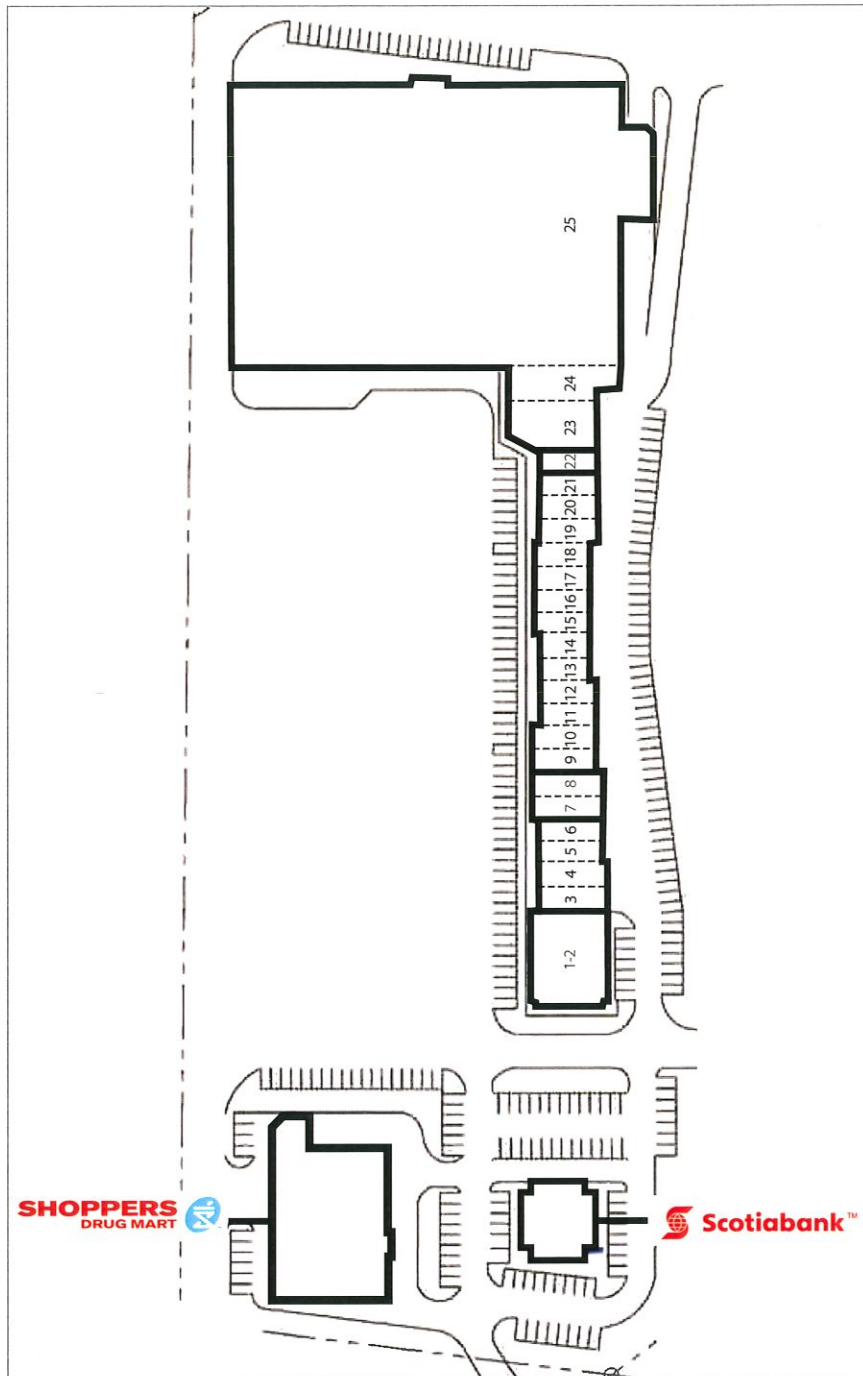

AMBERWOOD HEIGHTS PLAZA

Town of Newmarket, Regional Municipality of York

LOCATION:
 East side of Yonge St. &
 South of Mulock Dr.
 Newmarket, Ontario

PROPERTY TYPE:
 Retail

SITE AREA:
 11 acres

GLA:
 119,000 sf