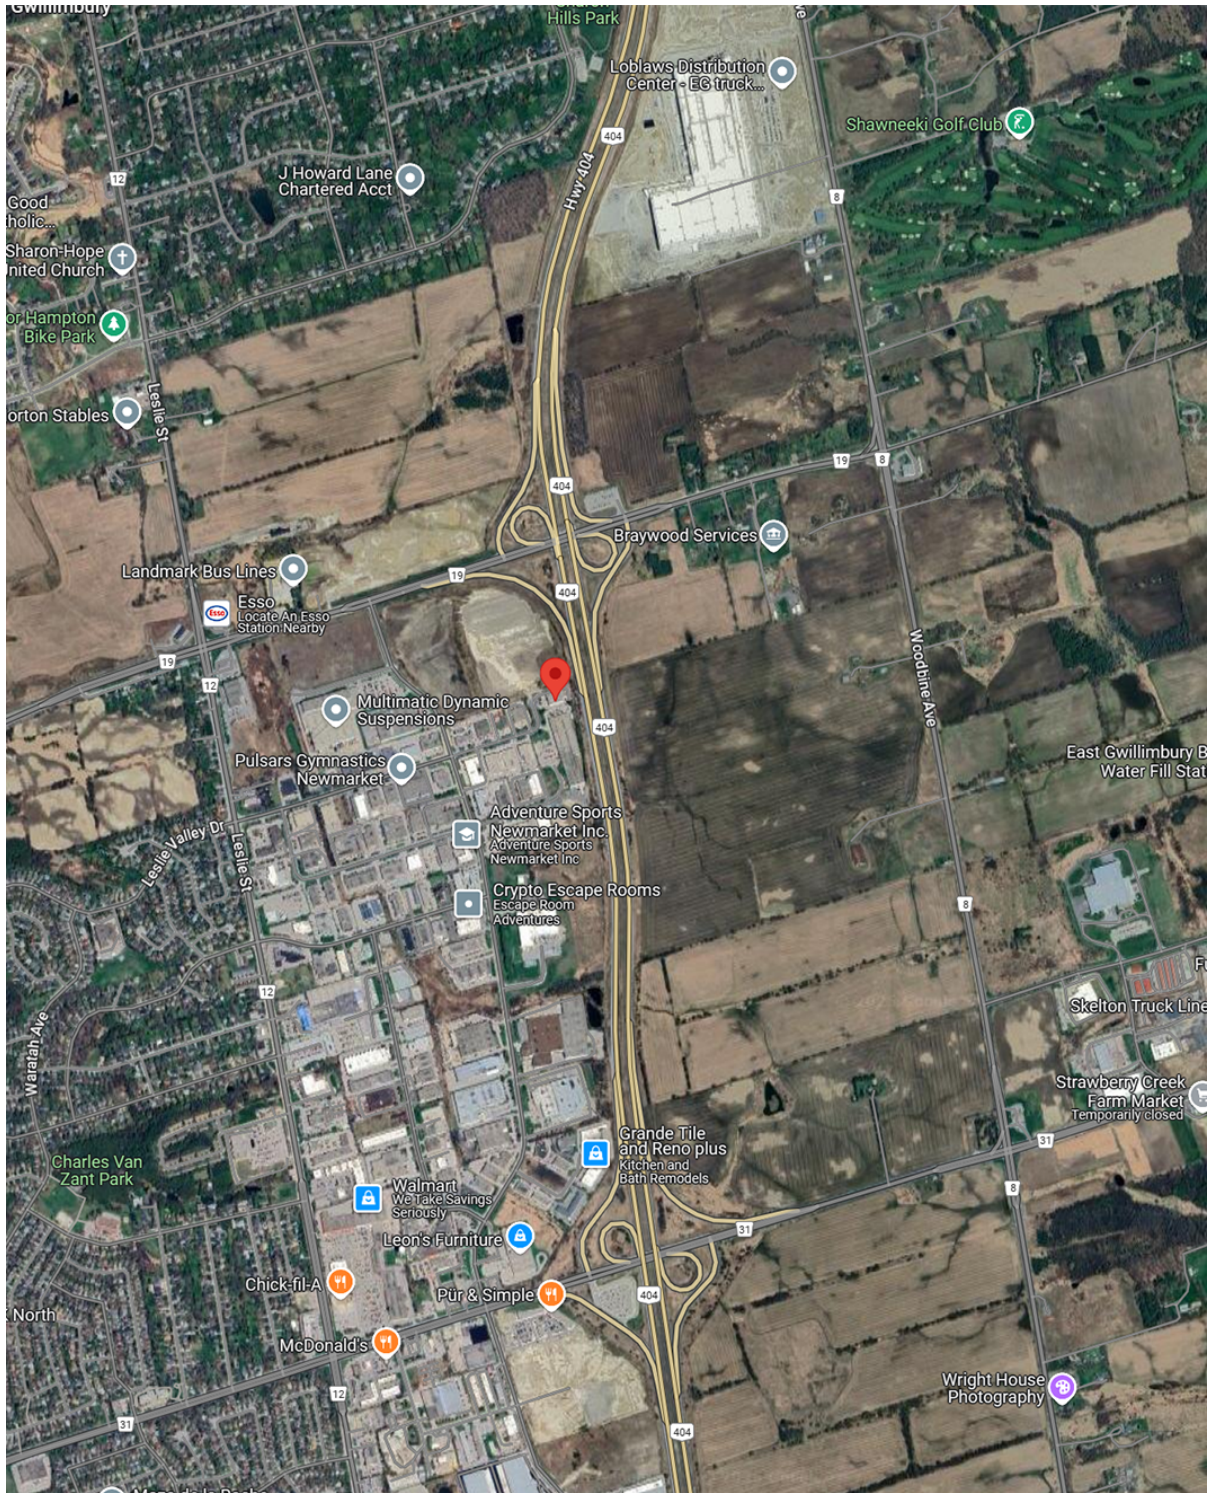

Industrial - Aerial View

LOCATION:

1350 Ringwell Drive Town of East Gwillimbury

FOR MORE INFORMATION, PLEASE CONTACT:

Gabrielle Mair
905.669.9714

905.669.9714
Vice President Leasing