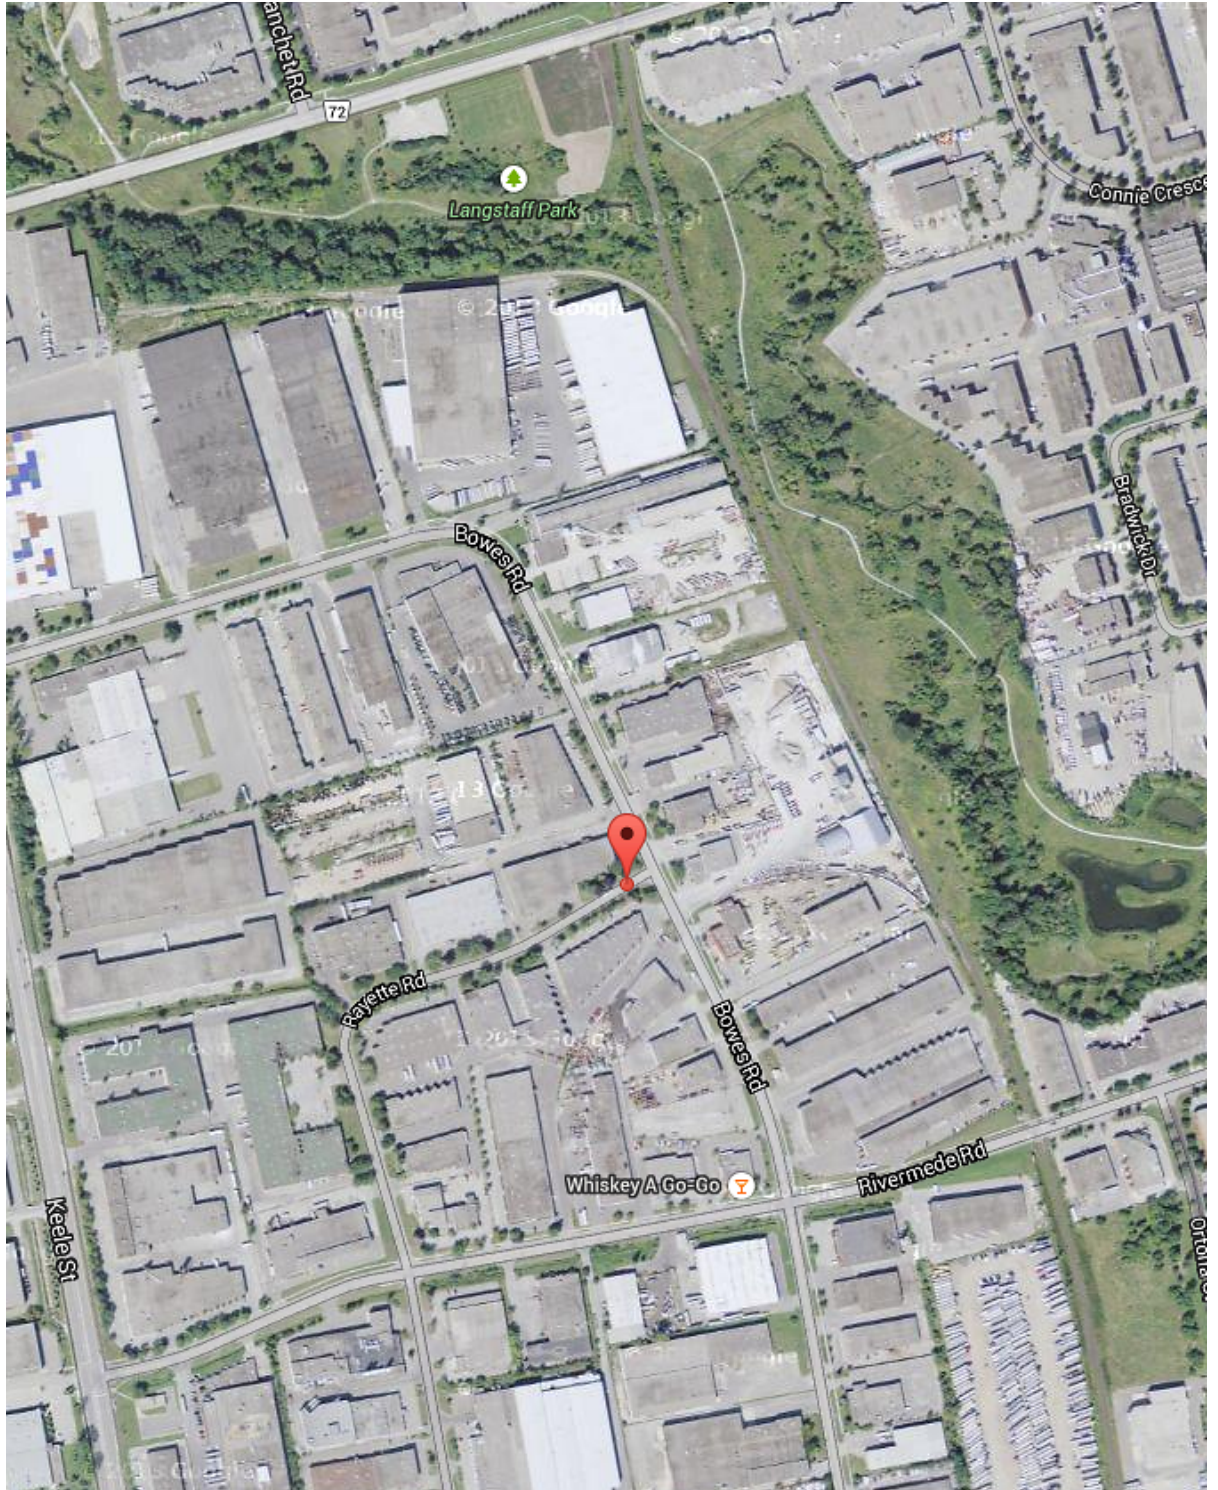

Industrial - Aerial View

LOCATION:

355 Rayette Rd.
City of Vaughan

Between Keele St. and Dufferin St. South of Langstaff

FOR MORE INFORMATION, PLEASE CONTACT:

Gabrielle Mair
Vice President Leasing

905.669.9714
gmair@metrusproperties.com