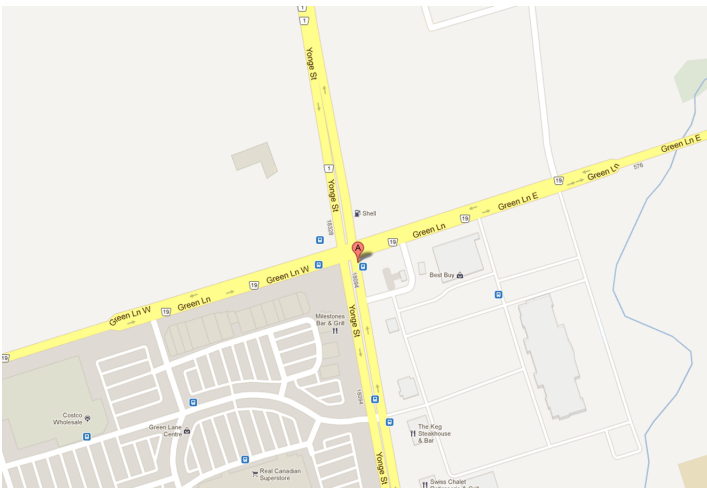

## LOCATION:

# 18185 Yonge Street Town of East Gwillimbury

South-east corner of Yonge St. & Green Lane

## DESCRIPTION:

South-east corner of Yonge St. & Green Lane.

Excellent exposure to Yonge St.

Anchored by Famous Players; Best Buy; Swiss Chalet; and The Keg.

FOR MORE INFORMATION, PLEASE CONTACT:

**Antoinette Grossi**  
Vice President Leasing