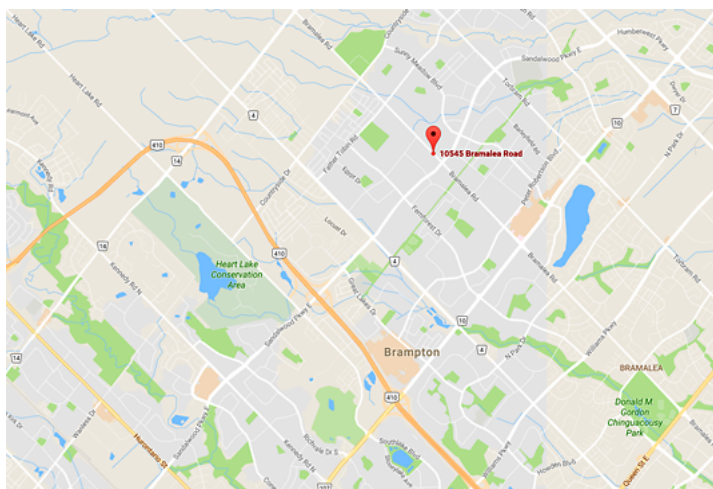

Retail

LOCATION:

DESCRIPTION:

10545 Bramalea Rd
City of Brampton

FOR MORE INFORMATION, PLEASE CONTACT:

905.669.9714