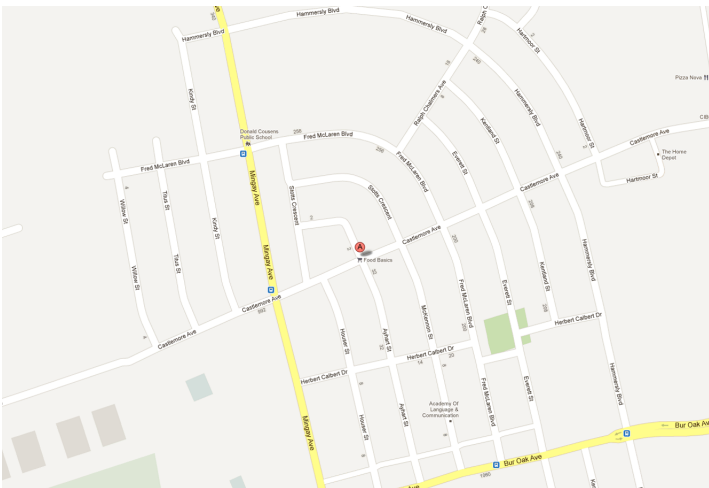

## LOCATION:

# 1220 Castlemore Ave. Markham

North-west corner of Markham Rd. & Castlemore Ave.

## DESCRIPTION:

North-west corner of Markham Rd. & Castlemore Ave.

Excellent exposure to Markham Rd.

Newly developed Shopping Centre.

Surrounded by an established growing residential and retail market.

Anchored by Home Depot, Shoppers Drug Mart, and PetSmart.