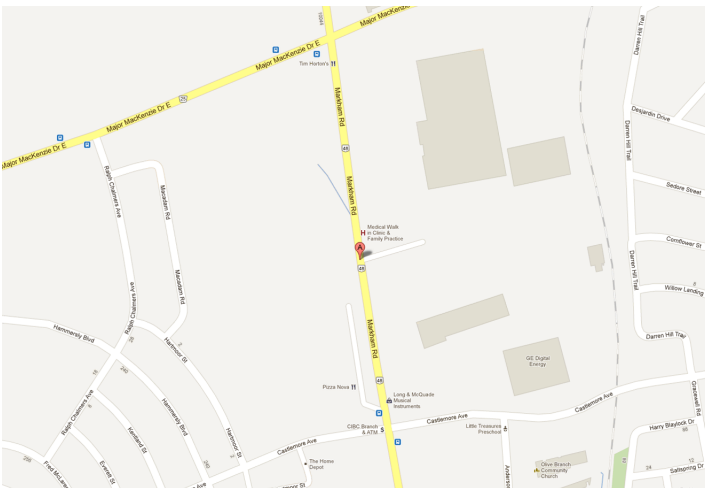

Retail

LOCATION:

**9870 Markham Rd.
Markham**

North-west corner of Markham Rd. & Castlemore Ave.

DESCRIPTION:

North-west corner of Markham Rd. & Castlemore Ave.

Excellent exposure to Markham Rd.

Newly developed Shopping Centre.

Surrounded by an established growing residential and retail market.

Anchored by Food Basics, Home Depot, and PetSmart.

FOR MORE INFORMATION, PLEASE CONTACT:

Antoinette Grossi
Director of Leasing

905.669.9714
agrossi@metrusproperties.com