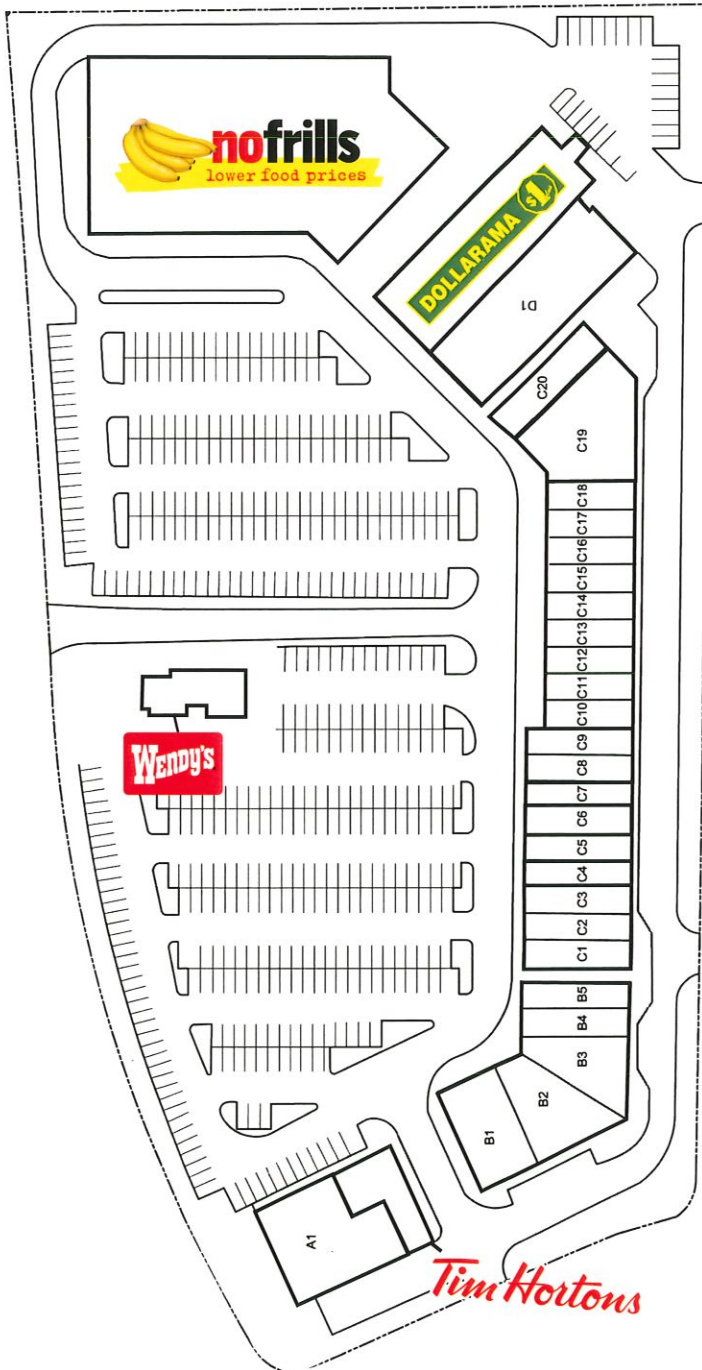

BATTLEFORD CENTRE, 6405-6475 ERIN MILLS PKWY

City of Mississauga, Regional Municipality of Peel

LOCATION:

North-east corner of Battleford Rd.,
East of Erin Mills Pkwy.
Mississauga, Ontario

PROPERTY TYPE:

Retail

SITE AREA:

10.06 acres

GLA:

Approximately 106,000 sf