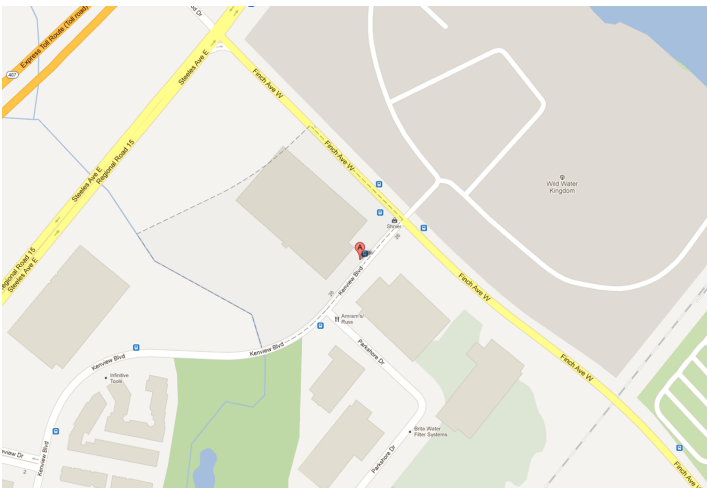

## LOCATION:

**26 Kenview Blvd.**  
**City of Brampton**

South of Steeles Avenue West of Finch Avenue

## DESCRIPTION:

South of Steeles Avenue West of Finch Avenue

FOR MORE INFORMATION, PLEASE CONTACT:

**Gabrielle Mair**  
Director of Leasing

**905.669.9714**  
[gmair@metrusproperties.com](mailto:gmair@metrusproperties.com)