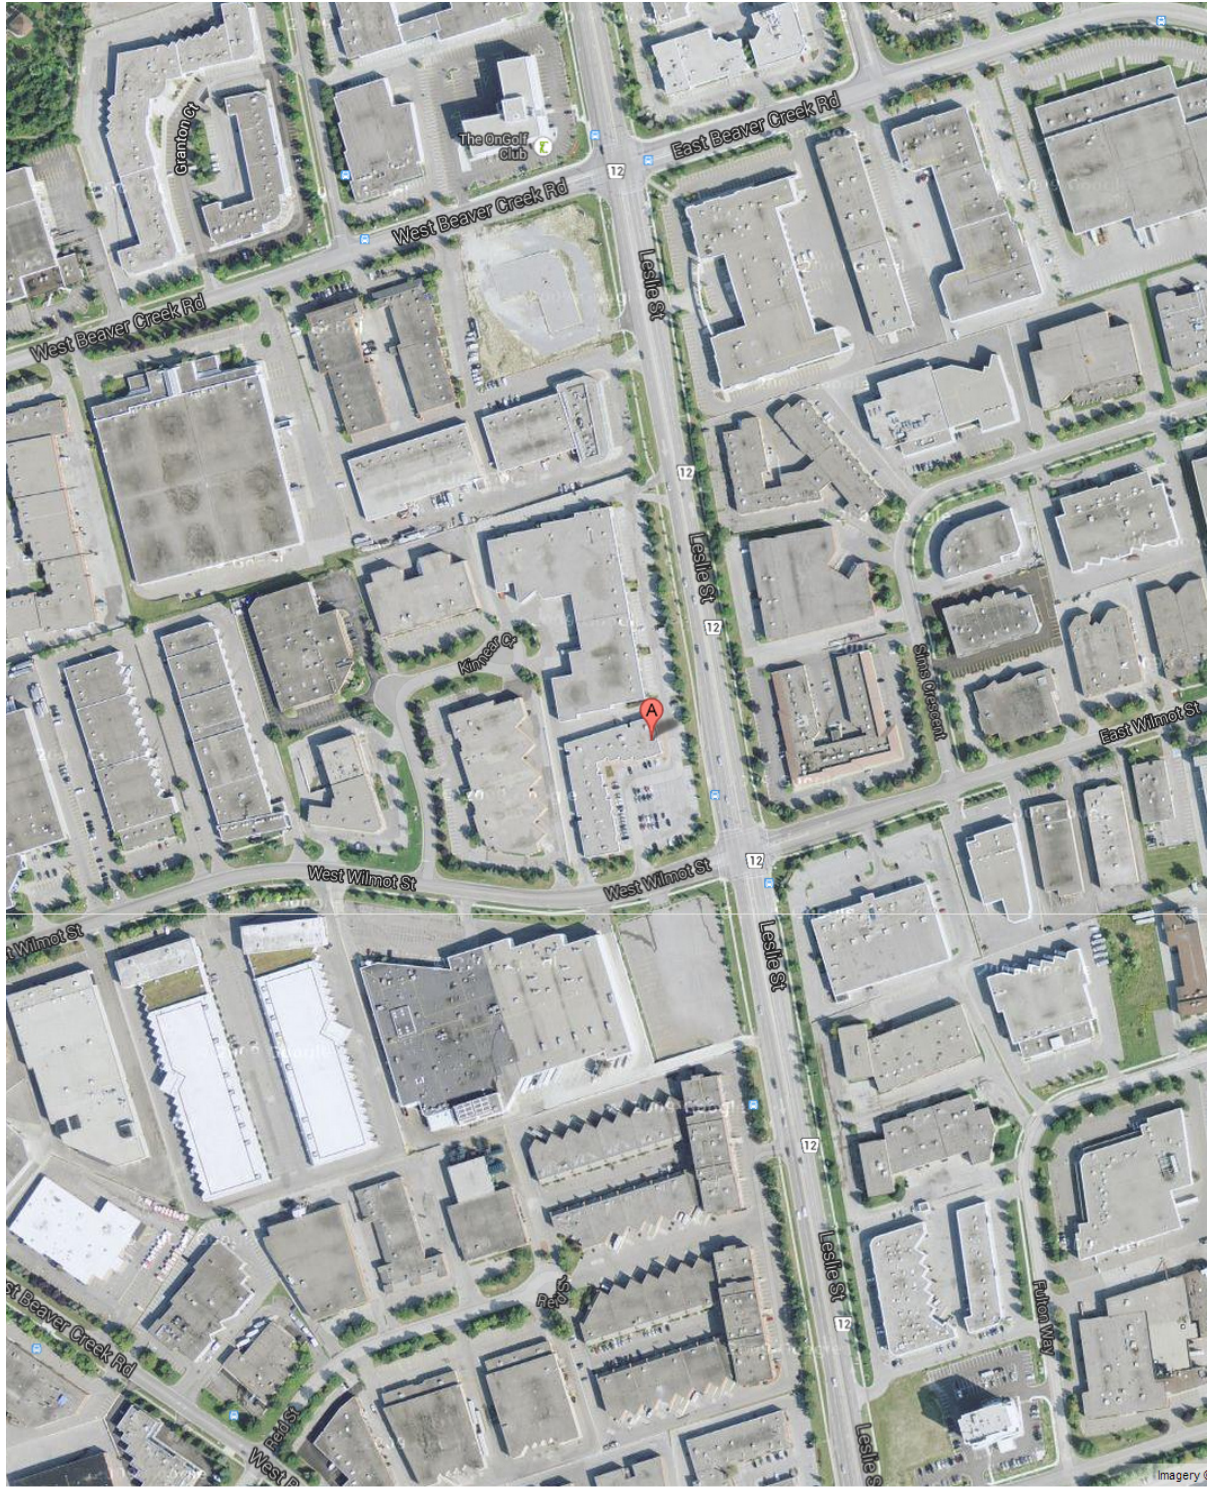

# Office - Aerial View

LOCATION:

## 9078 Leslie Street Town of Richmond Hill

On Leslie St. North of Hwy 7 West of Hwy 404

FOR MORE INFORMATION, PLEASE CONTACT:

**Gabrielle Mair**  
Vice President Leasing

**905.669.9714**  
[gmail@metrusproperties.com](mailto:gmail@metrusproperties.com)