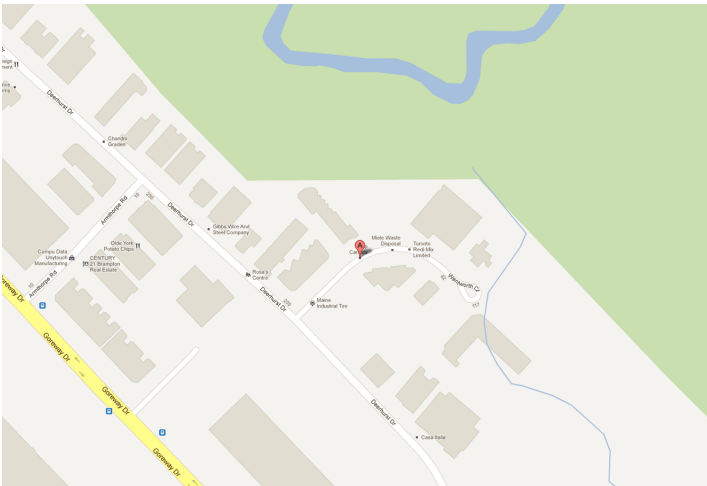

Industrial

LOCATION:

DESCRIPTION:

North of Highway 407, East of Goreway Drive

76 Wentworth Court City of Brampton

North of Highway 407, East of Goreway Drive

FOR MORE INFORMATION, PLEASE CONTACT:

Gabrielle Mair
Director of Leasing